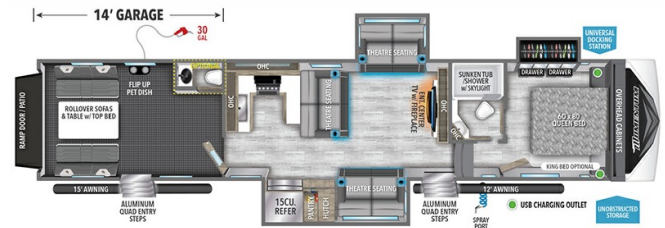

MSRP \$170,980.00

\$548 Bi-Weekly

\$10,000 down @ 7.99% APR for 60/240 months (\$53,540 C.O.B.) O.A.C.

Woody's Price \$144,980.00

SPECIFICATIONS

Year	2025
Manufacturer	GRAND DESIGN
Brand	MOMENTUM G-CLASS
Model	415G
Type	Toy Hauler
Status	New
Stock #	49496
Financing Available	✓
Warranty Available	Manufacturer
Suspension	N/A
Leveling	N/A
Exterior Length	44.9 ft.
Dry Weight	15310 lbs.
Sleeping Capacity	6 person(s)
Interior Colour	MAGNOLIA
Exterior Colour	Fiberglass
Slideouts	3

Disclaimer: Product information, pricing and photos are as accurate as possible and are subject to change without notice.

SELLING FEATURES

Specifications and Features:

- Length (ft): 44'11"
- Width (ft): 8'5"
- Height (ft): 13'5"
- GVWR (lbs): 20000
- Dry Weight (lbs): 15310
- Hitch Weight (lbs): 3422
- Number Of Fresh Water Holding Tanks: 1
- Total Fresh Water Tank Capacity (gal): 98
- Number Of Gray Water Holding Tanks: 1
- To...

OPTIONS & EQUIPMENT

- G-GLASS LUXURY INTERIOR PACKAGE
- G-GLASS EXTERIOR PACKAGE
- G-CLASS GARAGE PACKAGE
- G-CLASS INSULATION PACKAGE
- G-CLASS UNDER UNIT LED LIGHT KIT
- BEDROOM A/C
- 3RD A/C PREP
- 15 CU. FT. 12V REFRIDGERATOR
- TRAVEL I ON-BOARD WIFI READY
- UPGRADED COOPER H-RATED TIRES W/ 17.5" WHEELS
- SAFERIDE RV ROADSIDE ASSISTANCE
- RVIA SEAL
- ROCKFORD FOSGATE STAGE 1 STEREO
- YAMAHA 6KW GASOLINE GENERATOR
- GEN II 3 SEASON DOOR WITH SLIDING WINDOWS
- 3RD A/C
- 1/2 BATHROOM (GARAGE)
- HAPPY-JAC ELECTRIC BUNK SYSTEM W/ FOLDING SOFAS
- REAR ALUMINUM DECK SYSTEM W/ REAR POWER AWNING
- 2ND AWNING
- 7K AXLE W/ ABS DRUM BRAKES (TRIPLE AXLE)
- MAGNOLIA INTERIOR DECOR