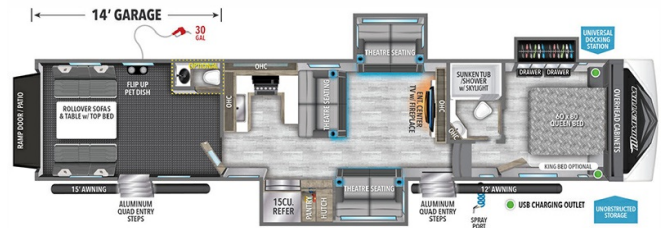

MSRP \$170,980.00

\$548 Bi-Weekly

\$10,000 down @ 7.99% APR for 60/240 months (\$53,540 C.O.B.) O.A.C.

Woody's Price \$144,980.00

SPECIFICATIONS

Year	2025
Manufacturer	GRAND DESIGN
Brand	MOMENTUM G-CLASS
Model	415G
Type	Toy Hauler
Status	New
Stock #	49496
Financing Available	✓
Warranty Available	Manufacturer
Suspension	N/A
Leveling	N/A
Exterior Length	44.9 ft.
Dry Weight	15310 lbs.
Sleeping Capacity	6 person(s)
Interior Colour	MAGNOLIA
Exterior Colour	Fiberglass
Slideouts	3

Disclaimer: Product information, pricing and photos are as accurate as possible and are subject to change without notice.

SELLING FEATURES

Specifications and Features:

- Length (ft): 44'11"
- Width (ft): 8'5"
- Height (ft): 13'5"
- GVWR (lbs): 20000
- Dry Weight (lbs): 15310
- Hitch Weight (lbs): 3422
- Number Of Fresh Water Holding Tanks: 1
- Total Fresh Water Tank Capacity (gal): 98
- Number Of Gray Water Holding Tanks: 1
- To...

OPTIONS & EQUIPMENT

- G-GLASS LUXURY INTERIOR PACKAGE
- G-GLASS EXTERIOR PACKAGE
- G-CLASS GARAGE PACKAGE
- G-CLASS INSULATION PACKAGE
- G-CLASS UNDER UNIT LED LIGHT KIT
- BEDROOM A/C
- 3RD A/C PREP
- 15 CU. FT. 12V REFRIDGERATOR
- TRAVEL I ON-BOARD WIFI READY
- UPGRADED COOPER H-RATED TIRES W/ 17.5" WHEELS
- SAFERIDE RV ROADSIDE ASSISTANCE
- RVIA SEAL
- ROCKFORD FOSGATE STAGE 1 STEREO
- YAMAHA 6KW GASOLINE GENERATOR
- GEN II 3 SEASON DOOR WITH SLIDING WINDOWS
- 3RD A/C
- 1/2 BATHROOM (GARAGE)
- HAPPY-JAC ELECTRIC BUNK SYSTEM W/ FOLDING SOFAS
- REAR ALUMINUM DECK SYSTEM W/ REAR POWER AWNING
- 2ND AWNING
- 7K AXLE W/ ABS DRUM BRAKES (TRIPLE AXLE)
- MAGNOLIA INTERIOR DECOR