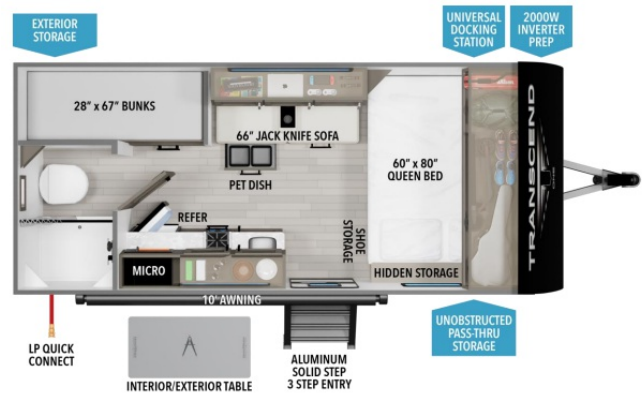

Woody's Price

2025 GRAND DESIGN TRANSCEND ONE 151BH

SPECIFICATIONS

| | |
|---------------------|----------------|
| Year | 2025 |
| Manufacturer | GRAND DESIGN |
| Brand | TRANSCEND ONE |
| Model | 151BH |
| Type | Travel Trailer |
| Status | New |
| Stock # | 49420 |
| Financing Available | ✓ |
| Warranty Available | Manufacturer |
| Suspension | N/A |
| Leveling | N/A |
| Exterior Length | 19.8 ft. |
| Dry Weight | 3550 lbs. |
| Sleeping Capacity | 5 person(s) |
| Interior Colour | LUNA |
| Exterior Colour | N/A |
| Slideouts | N/A |

Disclaimer: Product information, pricing and photos are as accurate as possible and are subject to change without notice.

SELLING FEATURES

- 8' Width 8
- 6'6" Interior Height
- Fully Walkable Roof
- A/C Roof Mount 13.5k
- Radial Tires
- Counteract Balancing Beads
- Lumbercore Screwed Cabinet Styles
- Magnetic Storage Door Catches
- Extended Grab Handle
- Tinted Windows
- Gas & Electrical Water Heater: 6 Gal Black Automotive Glass D...