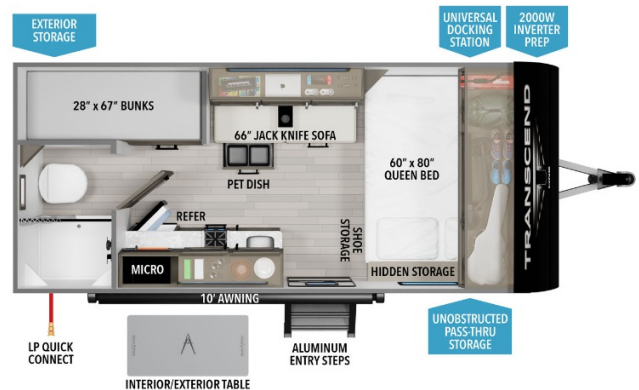

### SPECIFICATIONS

Year	2025
Manufacturer	GRAND DESIGN
Brand	TRANSCEND ONE
Model	151BH
Type	Travel Trailer
Status	New
Stock #	49419
Financing Available	✓
Warranty Available	Manufacturer
Suspension	N/A
Leveling	N/A
Exterior Length	19.8 ft.
Dry Weight	3550 lbs.
Sleeping Capacity	5 person(s)
Interior Colour	LUNA
Exterior Colour	N/A
Slideouts	N/A

### SELLING FEATURES

- 8' Width 8
- 6'6" Interior Height
- Fully Walkable Roof
- A/C Roof Mount 13.5k
- Radial Tires
- Counteract Balancing Beads
- Lumbercore Screwed Cabinet Styles
- Magnetic Storage Door Catches
- Extended Grab Handle
- Tinted Windows
- Gas & Electrical Water Heater: 6 Gal Black Automotive Glass D...