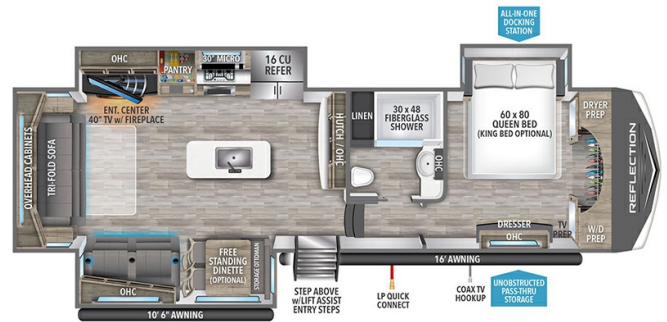

\$382 Bi-Weekly

\$10,000 down @ 7.99% APR for 60/240 months (\$37,335 C.O.B.) O.A.C.

Woody's Price \$103,980.00

2025 GRAND DESIGN REFLECTION 337RLS

SPECIFICATIONS

Year	2025
Manufacturer	GRAND DESIGN
Brand	REFLECTION
Model	337RLS
Type	Fifth Wheel
Status	New
Stock #	49399
Financing Available	✓
Warranty Available	Manufacturer
Suspension	N/A
Leveling	N/A
Exterior Length	36.7 ft.
Dry Weight	10838 lbs.
Sleeping Capacity	6 person(s)
Interior Colour	RIVER ROCK
Exterior Colour	Fiberglass
Slideouts	3

Disclaimer: Product information, pricing and photos are as accurate as possible and are subject to change without notice.

SELLING FEATURES

Specifications and Features:

- Length (ft): 36'8"
- Width (ft): 8'0"
- Height (ft): 12'6"
- GVWR (lbs): 13995
- Dry Weight (lbs): 10838
- Payload Capacity (lbs): 3157
- Hitch Weight (lbs): 2185
- Number Of Fresh Water Holding Tanks: 1
- Total Fresh Water Tank Capacity (gal): 74
- Number Of Gr...

OPTIONS & EQUIPMENT

- PEACE OF MIND PACKAGE
- ULTIMATE POWER PACKAGE
- ARCTIC 4-SEASON PACKAGE
- SOLAR PACKAGE
- GOODYEAR TIRES
- CURT AXLE W/ ABS
- 2ND AWNING
- 16 CU. FT. 12V REFRIDGERATOR
- 370W SOLAR PANEL UPGRADE
- TRAVEL I ON-BOARD WIFI READY
- SAFERIDE RV ROADSIDE ASSISTANCE
- SWIVEL DINETTE W/ 2 CHAIRS & STORAGE OTTOMAN
- DUAL PANE WINDOWS
- KING BED UPGRADE
- RVIA SEAL
- RIVER ROCK INTERIOR DECOR
- WOODY'S VOLUME DISCOUNT
- 2ND A/C, LOW PROFILE 13.5K BTU DUCTED