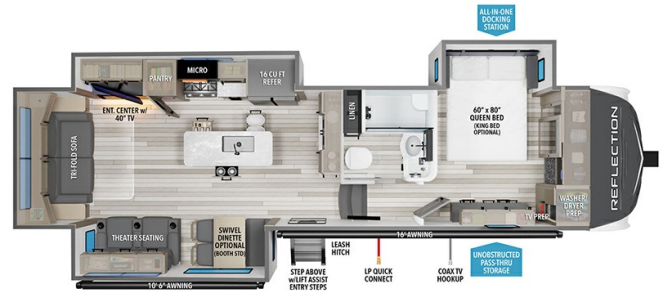

Woody's Price

2025 GRAND DESIGN REFLECTION 337RLS

SPECIFICATIONS

Year	2025
Manufacturer	GRAND DESIGN
Brand	REFLECTION
Model	337RLS
Type	Fifth Wheel
Status	New
Stock #	49399
Financing Available	✓
Warranty Available	Manufacturer
Suspension	N/A
Leveling	N/A
Exterior Length	35.6 ft.
Dry Weight	10838 lbs.
Sleeping Capacity	6 person(s)
Interior Colour	RIVER ROCK
Exterior Colour	Fiberglass
Slideouts	3

Disclaimer: Product information, pricing and photos are as accurate as possible and are subject to change without notice.

SELLING FEATURES

Specifications and Features:

- Length (ft): 35'7"
- Width (ft): 8'0"
- Height (ft): 12'6"
- GVWR (lbs): 13995
- Dry Weight (lbs): 10838
- Payload Capacity (lbs): 3157
- Hitch Weight (lbs): 2185
- Number Of Fresh Water Holding Tanks: 1
- Total Fresh Water Tank Capacity (gal): 74
- Number Of Gr...

OPTIONS & EQUIPMENT

- PEACE OF MIND PACKAGE
- ULTIMATE POWER PACKAGE
- ARCTIC 4-SEASON PACKAGE
- SOLAR PACKAGE
- GOODYEAR TIRES
- CURT AXLE W/ ABS
- 2ND AWNING
- 16 CU. FT. 12V REFRIDGERATOR
- 370W SOLAR PANEL UPGRADE
- TRAVELFI ON-BOARD WIFI READY
- SAFERIDE RV ROADSIDE ASSISTANCE
- SWIVEL DINETTE W/ 2 CHAIRS & STORAGE OTTOMAN
- DUAL PANE WINDOWS
- KING BED UPGRADE
- RVIA SEAL
- RIVER ROCK INTERIOR DECOR
- WOODY'S VOLUME DISCOUNT
- 2ND A/C, LOW PROFILE 13.5K BTU DUCTED