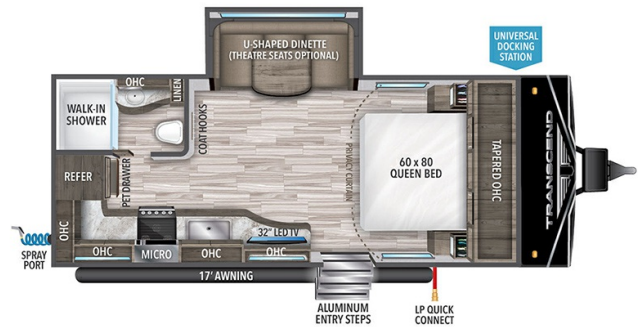

2025 GRAND DESIGN TRANSCEND 20MKX

MSRP \$51,980.00

\$166 Bi-Weekly

\$0 down @ 7.99% APR for 60/240 months
(\$16,198 C.O.B.) O.A.C.

Woody's Price \$40,980.00

SPECIFICATIONS

Year	2025
Manufacturer	GRAND DESIGN
Brand	TRANSCEND
Model	20MKX
Type	Travel Trailer
Status	New
Stock #	49250
Financing Available	✓
Warranty Available	Manufacturer
Suspension	N/A
Leveling	N/A
Exterior Length	24.9 ft.
Dry Weight	4915 lbs.
Sleeping Capacity	4 person(s)
Interior Colour	N/A
Exterior Colour	Aluminum
Slideouts	1

Disclaimer: Product information, pricing and photos are as accurate as possible and are subject to change without notice.

SELLING FEATURES

Specifications and Features:

- Length (ft): 24'11"
- Width (ft): 8'0"
- Height (ft): 11'0"
- Interior Height (ft): 6'6"
- GVWR (lbs): 6995
- Dry Weight (lbs): 4915
- Payload Capacity (lbs): 2080
- Hitch Weight (lbs): 480
- Number Of Fresh Water Holding Tanks: 1
- Total Fresh Water Tank Capac...