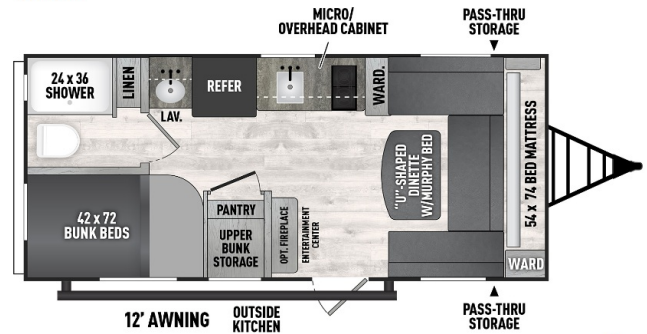

SPECIAL UNIT
\$27,900.00

Originally \$32,900

\$137 Bi-Weekly
2024 COACHMEN CLIPPER 182DBU
SPECIFICATIONS

Year	2024
Manufacturer	COACHMEN
Brand	CLIPPER
Model	182DBU
Type	Travel Trailer
Status	New
Stock #	8556
Financing Available	✓
Warranty Available	✓
Suspension	N/A
Leveling	N/A
Exterior Length	18.0 ft.
Dry Weight	3840 lbs.
Sleeping Capacity	N/A person(s)
Interior Colour	N/A
Exterior Colour	N/A
Slideouts	N/A

182DBU FLOORPLAN
4K Series

Disclaimer: Product information, pricing and photos are as accurate as possible and are subject to change without notice.

SELLING FEATURES

Out with the old and in with the NEW! Clipper travel trailers invites you to #CampEasy by getting out of that old tent and into a new travel trailer.