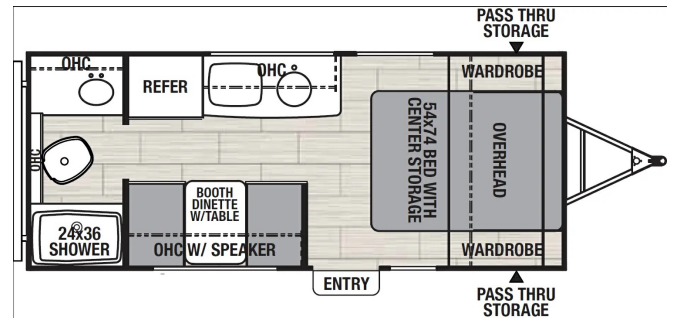

\$33,900.00

2024 COACHMEN NORTHERN SPIRIT BIJOU BIJOU 18RBB

SPECIFICATIONS

Year	2024
Manufacturer	COACHMEN
Brand	NORTHERN SPIRIT BIJOU
Model	BIJOU 18RBB
Type	Travel Trailer
Status	New
Stock #	8537
Financing Available	✓
Warranty Available	✓
Suspension	N/A
Leveling	N/A
Exterior Length	18.0 ft.
Dry Weight	2985 lbs.
Sleeping Capacity	N/A person(s)
Interior Colour	N/A
Exterior Colour	N/A
Slideouts	N/A

Disclaimer: Product information, pricing and photos are as accurate as possible and are subject to change without notice.

SELLING FEATURES

Coming in at JUST UNDER 3,000 lb., this 7' wide single axle trailer is the lightest Northern Spirit to date! This easily towable couples coach features a 54 x 74 bed, booth dinette, 12v refrigerator, and full size bathroom.