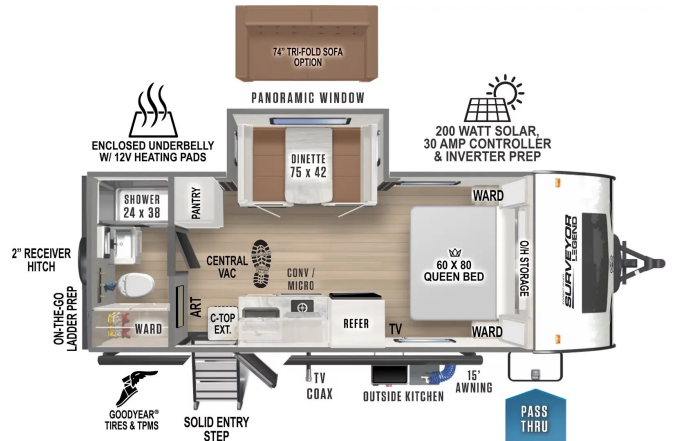

CASCADE

sales@towtallycamping.com 1-530-241-7848

2425 Cascade Blvd., Redding, CA 96003

Local 1-530-241-7848 | <https://www.towtallycamping.com/>

2024 FOREST RIVER SURVEYOR LEGEND 19RBLE

$28,492.00

Originally $45,523.50

SPECIFICATIONS

Year	2024
Manufacturer	FOREST RIVER
Brand	SURVEYOR LEGEND
Model	19RBLE
Type	Travel Trailer
Status	New
Stock #	RV478865
Financing Available	✓
Warranty Available	✓
Suspension	N/A
Leveling	N/A
Exterior Length	23.7 ft.
Dry Weight	3917 lbs.
Sleeping Capacity	4 person(s)
Interior Colour	Desert Canyon
Exterior Colour	Fiberglass
Slideouts	1

Disclaimer: Product information, pricing and photos are as accurate as possible and are subject to change without notice.

SELLING FEATURES

Desert canyon interior color, turn key camp essentials package, Surveyor legend package, 2024 diamond dealer package, additional 200 watt solar panel

Specifications and Features:

- Length (ft): 23'7"
- Width (ft): 7'4"
- Height (ft): 10'9"
- Interior Height (ft): 6'6"
- GVWR (lbs): 4849

...

OPTIONS & EQUIPMENT

TURN KEY CAMP ESSENTIALS PACKAGE:

- Extended Season Ready
- 2" Aluminum Framed Floor w/ Block Foam Insulation
- Sealed Underbelly w/ Forced Heat & Radiant Foil Insulation
- 12V Tank Heaters
- Goodyear® Tires
- 15K A/C
- 200 Watt Solar Panel & 30 Amp Solar Controller
- Solar Inverter Prep
- Tire Pressure Monitoring System (TPMS)
- Electric Awning w/ LED Lightstrip
- Central Vacuum System
- 10 Cu. Ft. 12V Black Glass Refrigerator
- Adjustable Platform Entry Step w/ Night Light (All Entries)
- Friction Hinge Black Glass Entry Door(s)
- 2" Rear Accessory Hitch
- Large Safety Assist Handle
- Tankless Water Heater
- Carpet-Free Interiors
- Black Stainless Steel Undermount Kitchen Sink
- Residential Cutting Board/ Sink Cover w/ Mounting Bracket
- Bluetooth Stereo