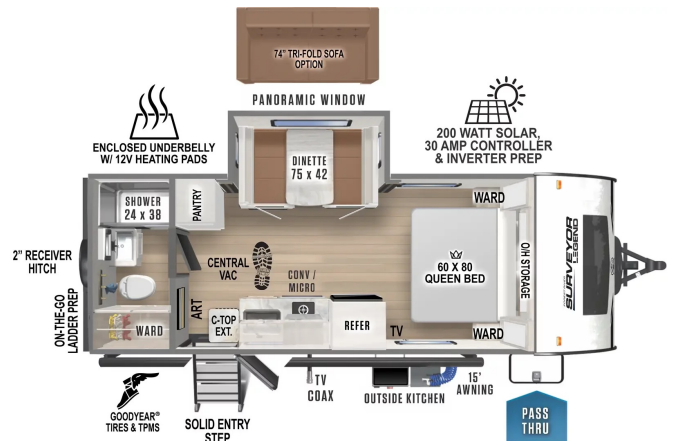

CASCADE

sales@towtallycamping.com 1-530-241-7848

2425 Cascade Blvd., Redding, CA 96003

Local 1-530-241-7848 | <https://www.towtallycamping.com/>

2024 FOREST RIVER SURVEYOR LEGEND 19RBLE

$28,492.00

Originally $45,523.50

SPECIFICATIONS

Year	2024
Manufacturer	FOREST RIVER
Brand	SURVEYOR LEGEND
Model	19RBLE
Type	Travel Trailer
Status	New
Stock #	RV478865
Financing Available	✓
Warranty Available	✓
Suspension	N/A
Leveling	N/A
Exterior Length	23.7 ft.
Dry Weight	3917 lbs.
Sleeping Capacity	4 person(s)
Interior Colour	Desert Canyon
Exterior Colour	Fiberglass
Slideouts	1

Disclaimer: Product information, pricing and photos are as accurate as possible and are subject to change without notice.

SELLING FEATURES

Desert canyon interior color, turn key camp essentials package, Surveyor legend package, 2024 diamond dealer package, additional 200 watt solar panel

Specifications and Features:

- Length (ft): 23'7"
- Width (ft): 7'4"
- Height (ft): 10'9"
- Interior Height (ft): 6'6"
- GVWR (lbs): 4849

...

OPTIONS & EQUIPMENT

TURN KEY CAMP ESSENTIALS PACKAGE:

- Extended Season Ready
- 2" Aluminum Framed Floor w/ Block Foam Insulation
- Sealed Underbelly w/ Forced Heat & Radiant Foil Insulation
- 12V Tank Heaters
- Goodyear® Tires
- 15K A/C
- 200 Watt Solar Panel & 30 Amp Solar Controller
- Solar Inverter Prep
- Tire Pressure Monitoring System (TPMS)
- Electric Awning w/ LED Lightstrip
- Central Vacuum System
- 10 Cu. Ft. 12V Black Glass Refrigerator
- Adjustable Platform Entry Step w/ Night Light (All Entries)
- Friction Hinge Black Glass Entry Door(s)
- 2" Rear Accessory Hitch
- Large Safety Assist Handle
- Tankless Water Heater
- Carpet-Free Interiors
- Black Stainless Steel Undermount Kitchen Sink
- Residential Cutting Board/ Sink Cover w/ Mounting Bracket
- Bluetooth Stereo