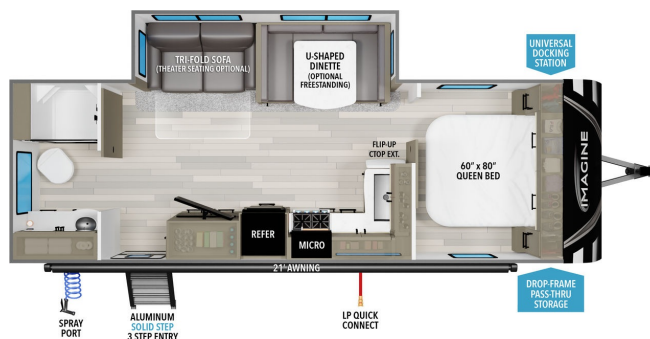

2024 GRAND DESIGN IMAGINE 2600RB

SPECIFICATIONS

Year	2024
Manufacturer	GRAND DESIGN
Brand	IMAGINE
Model	2600RB
Type	Travel Trailer
Status	New
Stock #	7611
Financing Available	✓
Warranty Available	✓
Suspension	N/A
Leveling	N/A
Exterior Length	29.0 ft.
Dry Weight	N/A lbs.
Sleeping Capacity	4 person(s)
Interior Colour	HEARTSTONE
Exterior Colour	N/A
Slideouts	1