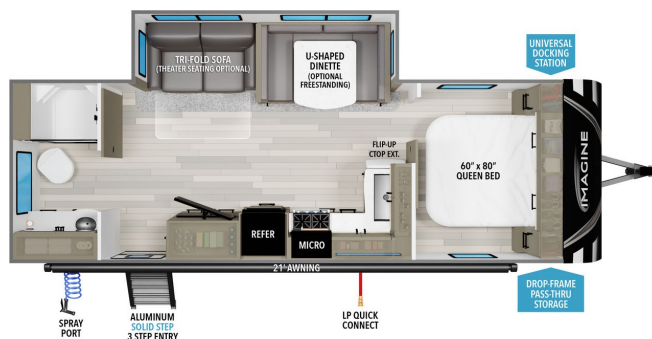

2024 GRAND DESIGN IMAGINE 2600RB

SPECIFICATIONS

Year	2024
Manufacturer	GRAND DESIGN
Brand	IMAGINE
Model	2600RB
Type	Travel Trailer
Status	New
Stock #	7611
Financing Available	✓
Warranty Available	✓
Suspension	N/A
Leveling	N/A
Exterior Length	29.0 ft.
Dry Weight	N/A lbs.
Sleeping Capacity	4 person(s)
Interior Colour	HEARTSTONE
Exterior Colour	N/A
Slideouts	1