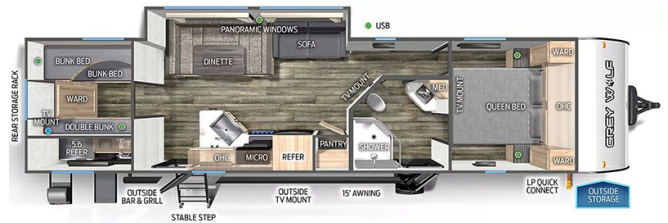

SPECIAL UNIT

\$49,995.00

Originally \$51,995

\$234 Bi-Weekly

2024 FOREST RIVER GREY WOLF 29TE

SPECIFICATIONS

Year	2024
Manufacturer	FOREST RIVER
Brand	GREY WOLF
Model	29TE
Type	Travel Trailer
Status	New
Stock #	P2851
Financing Available	✓
Warranty Available	✓
Suspension	N/A
Leveling	N/A
Exterior Length	36.7 ft.
Dry Weight	6428 lbs.
Sleeping Capacity	10 person(s)
Interior Colour	N/A
Exterior Colour	Aluminum
Slideouts	1

Disclaimer: Product information, pricing and photos are as accurate as possible and are subject to change without notice.

SELLING FEATURES

Specifications and Features:

- Length (ft): 36'8"
- Width (ft): 8'0"
- Height (ft): 10'8"
- GVWR (lbs): 7837
- Dry Weight (lbs): 6428
- Payload Capacity (lbs): 1409
- Hitch Weight (lbs): 837
- Number Of Fresh Water Holding Tanks: 1
- Total Fresh Water Tank Capacity (gal): 40
- Number Of Gray ...