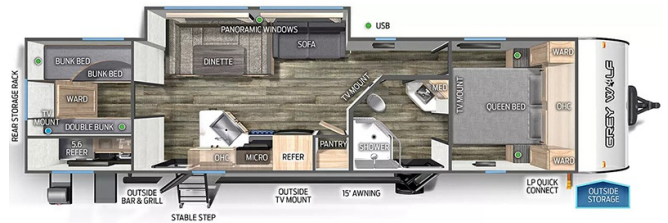

**SPECIAL UNIT**

**\$47,995.00**

Originally \$51,995

**\$234 Bi-Weekly**

**2024 FOREST RIVER GREY WOLF 29TE**

**SPECIFICATIONS**

Year	2024
Manufacturer	FOREST RIVER
Brand	GREY WOLF
Model	29TE
Type	Travel Trailer
Status	New
Stock #	P2851
Financing Available	✓
Warranty Available	✓
Suspension	N/A
Leveling	N/A
Exterior Length	36.7 ft.
Dry Weight	6428 lbs.
Sleeping Capacity	10 person(s)
Interior Colour	N/A
Exterior Colour	Aluminum
Slideouts	1

**Disclaimer:** Product information, pricing and photos are as accurate as possible and are subject to change without notice.

**SELLING FEATURES**

Specifications and Features:

- Length (ft): 36'8"
- Width (ft): 8'0"
- Height (ft): 10'8"
- GVWR (lbs): 7837
- Dry Weight (lbs): 6428
- Payload Capacity (lbs): 1409
- Hitch Weight (lbs): 837
- Number Of Fresh Water Holding Tanks: 1
- Total Fresh Water Tank Capacity (gal): 40
- Number Of Gray ...