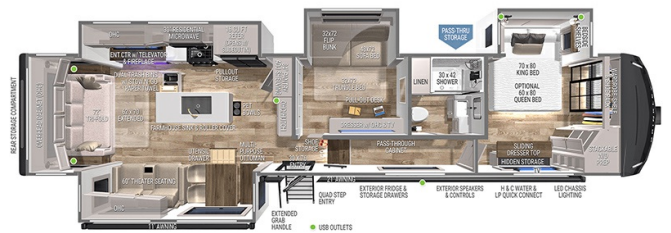

BILL THOMAS CAMPER SALES

onlinesales@btcamper.com 1-636-327-5900
101 Thomas RV Way, Wentzville, MO 63385
Local 1-636-327-5900 | <https://www.btcamper.com>

2025 BRINKLEY MODEL Z 3610

\$125,543.00
Originally \$125,543.00

SPECIFICATIONS

Year	2025
Manufacturer	BRINKLEY
Brand	MODEL Z
Model	3610
Type	Fifth Wheel
Status	New
Stock #	12709
Financing Available	✓
Warranty Available	✓
Suspension	N/A
Leveling	N/A
Exterior Length	41.8 ft.
Dry Weight	14695 lbs.
Sleeping Capacity	8 person(s)
Interior Colour	N/A
Exterior Colour	Fiberglass
Slideouts	4

Disclaimer: Product information, pricing and photos are as accurate as possible and are subject to change without notice.

SELLING FEATURES

Specifications and Features:

- Length (ft): 41'9"
- Width (ft): 8'0"
- Height (ft): 13'4"
- GVWR (lbs): 17695
- Dry Weight (lbs): 14695
- Payload Capacity (lbs): 3000
- Hitch Weight (lbs): 2591
- Number Of Fresh Water Holding Tanks: 1
- Total Fresh Water Tank Capacity (gal): 75
- Number Of Gr...

OPTIONS & EQUIPMENT

- DECOR - COASTAL CAROLINA
- INTEGRITY PACKAGE (MANDATORY)
- POWER PACKAGE (MANDATORY)
- INSULATION PACKAGE (MANDATORY)
- OTTOMAN (N/A 3110)
- SLIDING DESK DINETTE TABLE (MANDATORY EXCEPT 3110)
- HYDRAULIC SLIDES & LEVELING SYSTEM (MANDATORY)
- BEDROOM TV - 32" (MANDATORY)
- RVIA SEAL
- SAFERIDE 24/7 UNLIMITED ROADSIDE ASSISTANCE - 1 YEAR
- FREIGHT