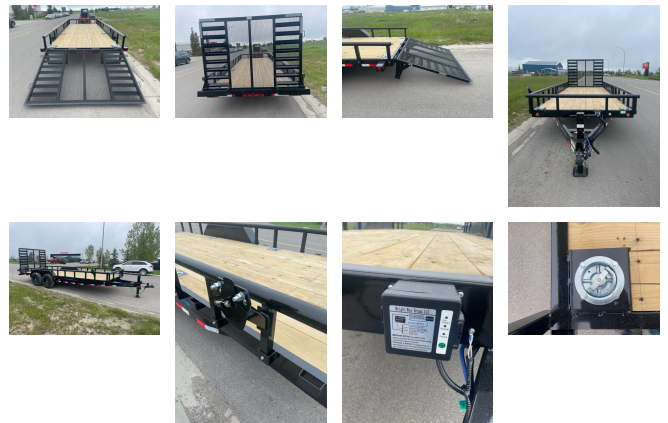

\$235

2024 LOAD TRAIL CARHAULER SERIES 14000 LBS CS20

SPECIFICATIONS

| | |
|---------------------|----------------------------|
| Year | 2024 |
| Manufacturer | LOAD TRAIL |
| Brand | CARHAULER SERIES 14000 LBS |
| Model | CS20 |
| Type | Carhauler Trailer |
| Status | New |
| Stock # | 324894 |
| Financing Available | ✘ |
| Warranty Available | ✘ |
| Location | High River |
| Exterior Length | 20.0 ft. (240 inches) |
| GVWR | N/A lbs. |
| Exterior Width | 7.00 ft. (84 inches) |
| Colour | Black |

Disclaimer: Product information, pricing and photos are as accurate as possible and are subject to change without notice.

SELLING FEATURES

2024 CARHAULER/CONSTRUCTION 20 FT TANDEM AXLE (14,000LBS GVW) W/6" FRAME 83" X 20 FT W/ADDITIONAL OPTIONS:

- L.E.D. LIGHTS, full L.E.D. light package
- SPARE TIRE MOUNT w/locking mechanism to prevent theft
- 3" - PIPE TOP SIDE RAILS(REMOVEABLE) - allows for easy containmen...

Powered by focusRV

Powered by focusRV