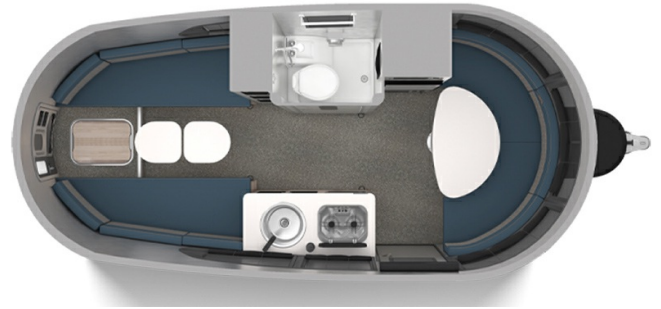

BILL THOMAS CAMPER SALES

onlinesales@btcamper.com 1-636-327-5900
101 Thomas RV Way, Wentzville, MO 63385
Local 1-636-327-5900 | <https://www.btcamper.com>

Originally $66,650.00

2025 AIRSTREAM BASECAMP 20X

SPECIFICATIONS

Year	2025
Manufacturer	AIRSTREAM
Brand	BASECAMP
Model	20X
Type	Travel Trailer
Status	New
Stock #	12705
Financing Available	✓
Warranty Available	✓
Suspension	N/A
Leveling	N/A
Exterior Length	20.2 ft.
Dry Weight	3500 lbs.
Sleeping Capacity	4 person(s)
Interior Colour	N/A
Exterior Colour	Aluminum
Slideouts	N/A

Disclaimer: Product information, pricing and photos are as accurate as possible and are subject to change without notice.

SELLING FEATURES

Specifications and Features:

- Length (ft): 20'2"
- Width (ft): 7'9"
- Height (ft): 9'5"
- Interior Height (ft): 6'7"
- GVWR (lbs): 4300
- Dry Weight (lbs): 3500
- Payload Capacity (lbs): 800
- Hitch Weight (lbs): 535
- Number Of Fresh Water Holding Tanks: 1
- Total Fresh Water Tank Capacity ...

OPTIONS & EQUIPMENT

- SCARLET PEAK DECOR
- 300W ROOFTOP SOLAR, 200AH LITHIUM BATT (20 & 20X)
- 13,500 BTU AC W/HEAT STRIP (20 ONLY)
- MICROWAVE
- FREIGHT

Powered by focusRV