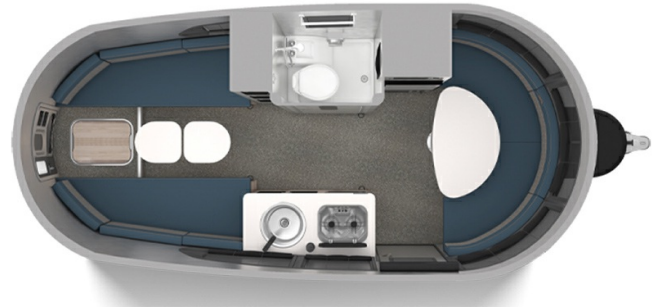

BILL THOMAS CAMPER SALES

onlinesales@btcamper.com 1-636-327-5900
101 Thomas RV Way, Wentzville, MO 63385
Local 1-636-327-5900 | <https://www.btcamper.com>

Originally $68,150.00

2025 AIRSTREAM BASECAMP 20X

SPECIFICATIONS

Year	2025
Manufacturer	AIRSTREAM
Brand	BASECAMP
Model	20X
Type	Travel Trailer
Status	New
Stock #	12705
Financing Available	✓
Warranty Available	✓
Suspension	N/A
Leveling	N/A
Exterior Length	20.2 ft.
Dry Weight	3500 lbs.
Sleeping Capacity	4 person(s)
Interior Colour	N/A
Exterior Colour	Aluminum
Slideouts	N/A

Disclaimer: Product information, pricing and photos are as accurate as possible and are subject to change without notice.

SELLING FEATURES

Specifications and Features:

- Length (ft): 20'2"
- Width (ft): 7'9"
- Height (ft): 9'5"
- Interior Height (ft): 6'7"
- GVWR (lbs): 4300
- Dry Weight (lbs): 3500
- Payload Capacity (lbs): 800
- Hitch Weight (lbs): 535
- Number Of Fresh Water Holding Tanks: 1
- Total Fresh Water Tank Capacity ...

OPTIONS & EQUIPMENT

- SCARLET PEAK DECOR
- 300W ROOFTOP SOLAR, 200AH LITHIUM BATT (20 & 20X)
- 13,500 BTU AC W/HEAT STRIP (20 ONLY)
- MICROWAVE
- FREIGHT

Powered by focusRV