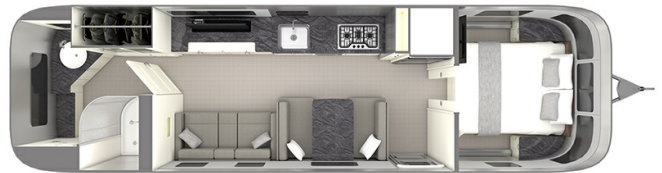

BILL THOMAS CAMPER SALES

onlinesales@btcamper.com 1-636-327-5900
101 Thomas RV Way, Wentzville, MO 63385
Local 1-636-327-5900 | <https://www.btcamper.com>

Originally \$214,600.00

2025 AIRSTREAM CLASSIC 33 TWIN

SPECIFICATIONS

Year	2025
Manufacturer	AIRSTREAM
Brand	CLASSIC
Model	33 TWIN
Type	Travel Trailer
Status	New
Stock #	12702
Financing Available	✓
Warranty Available	✓
Suspension	N/A
Leveling	N/A
Exterior Length	33.3 ft.
Dry Weight	8425 lbs.
Sleeping Capacity	4 person(s)
Interior Colour	N/A
Exterior Colour	Aluminum
Slideouts	N/A

Disclaimer: Product information, pricing and photos are as accurate as possible and are subject to change without notice.

SELLING FEATURES

Specifications and Features:

- Length (ft): 33'3"
- Width (ft): 8'5"
- Height (ft): 9'7"
- Interior Height (ft): 6'7"
- GVWR (lbs): 10000
- Dry Weight (lbs): 8425
- Payload Capacity (lbs): 1575
- Hitch Weight (lbs): 1150
- Number Of Fresh Water Holding Tanks: 1
- Total Fresh Water Tank Capacity (gal): 30