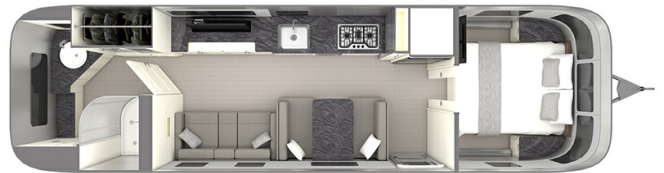

BILL THOMAS CAMPER SALES

onlinesales@btcamper.com 1-636-327-5900
101 Thomas RV Way, Wentzville, MO 63385
Local 1-636-327-5900 | <https://www.btcamper.com>

Originally \$214,600.00

2025 AIRSTREAM CLASSIC 33 TWIN

SPECIFICATIONS

Year	2025
Manufacturer	AIRSTREAM
Brand	CLASSIC
Model	33 TWIN
Type	Travel Trailer
Status	New
Stock #	12702
Financing Available	✓
Warranty Available	✓
Suspension	N/A
Leveling	N/A
Exterior Length	33.3 ft.
Dry Weight	8425 lbs.
Sleeping Capacity	4 person(s)
Interior Colour	N/A
Exterior Colour	Aluminum
Slideouts	N/A

Disclaimer: Product information, pricing and photos are as accurate as possible and are subject to change without notice.

SELLING FEATURES

Specifications and Features:

- Length (ft): 33'3"
- Width (ft): 8'5"
- Height (ft): 9'7"
- Interior Height (ft): 6'7"
- GVWR (lbs): 10000
- Dry Weight (lbs): 8425
- Payload Capacity (lbs): 1575
- Hitch Weight (lbs): 1150
- Number Of Fresh Water Holding Tanks: 1
- Total Fresh Water Tank Capacity (gal): 30