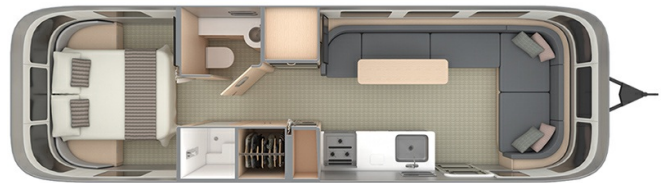

BILL THOMAS CAMPER SALES

onlinesales@btcamper.com 1-636-327-5900
101 Thomas RV Way, Wentzville, MO 63385
Local 1-636-327-5900 | <https://www.btcamper.com>

Originally \$160,175.00

2025 AIRSTREAM GLOBETROTTER 30RB QUEEN

SPECIFICATIONS

Year	2025
Manufacturer	AIRSTREAM
Brand	GLOBETROTTER
Model	30RB QUEEN
Type	Travel Trailer
Status	New
Stock #	12699
Financing Available	✓
Warranty Available	✓
Suspension	N/A
Leveling	N/A
Exterior Length	31.2 ft.
Dry Weight	6925 lbs.
Sleeping Capacity	6 person(s)
Interior Colour	N/A
Exterior Colour	Aluminum
Slideouts	N/A

Disclaimer: Product information, pricing and photos are as accurate as possible and are subject to change without notice.

SELLING FEATURES

Specifications and Features:

- Length (ft): 31'2"
- Width (ft): 8'5"
- Height (ft): 9'7"
- Interior Height (ft): 6'7"
- GVWR (lbs): 8800
- Dry Weight (lbs): 6925
- Payload Capacity (lbs): 1875
- Hitch Weight (lbs): 950
- Number Of Fresh Water Holding Tanks: 1
- Total Fresh Water Tank Capacity...

OPTIONS & EQUIPMENT

- NATURAL ELM : BARCELONA BLUE
- CONVECTION MICROWAVE
- 300W ROOFTOP SOLAR, 200AH LITHIUM BATT
- FREIGHT

Powered by focusRV