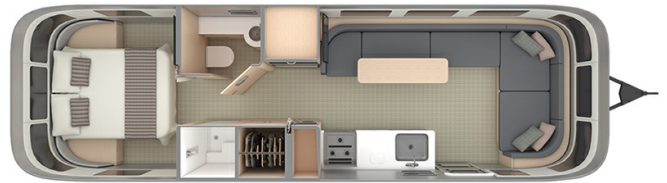

BILL THOMAS CAMPER SALES

onlinesales@btcamper.com 1-636-327-5900
101 Thomas RV Way, Wentzville, MO 63385
Local 1-636-327-5900 | <https://www.btcamper.com>

2025 AIRSTREAM GLOBETROTTER 30RB QUEEN

\$160,175.00

Originally \$160,175.00

SPECIFICATIONS

Year	2025
Manufacturer	AIRSTREAM
Brand	GLOBETROTTER
Model	30RB QUEEN
Type	Travel Trailer
Status	New
Stock #	12699
Financing Available	✓
Warranty Available	✓
Suspension	N/A
Leveling	N/A
Exterior Length	31.2 ft.
Dry Weight	6925 lbs.
Sleeping Capacity	6 person(s)
Interior Colour	N/A
Exterior Colour	Aluminum
Slideouts	N/A

Disclaimer: Product information, pricing and photos are as accurate as possible and are subject to change without notice.

SELLING FEATURES

Specifications and Features:

- Length (ft): 31'2"
- Width (ft): 8'5"
- Height (ft): 9'7"
- Interior Height (ft): 6'7"
- GVWR (lbs): 8800
- Dry Weight (lbs): 6925
- Payload Capacity (lbs): 1875
- Hitch Weight (lbs): 950
- Number Of Fresh Water Holding Tanks: 1
- Total Fresh Water Tank Capacity...

OPTIONS & EQUIPMENT

- NATURAL ELM : BARCELONA BLUE
- CONVECTION MICROWAVE
- 300W ROOFTOP SOLAR, 200AH LITHIUM BATT
- FREIGHT

Powered by focusRV