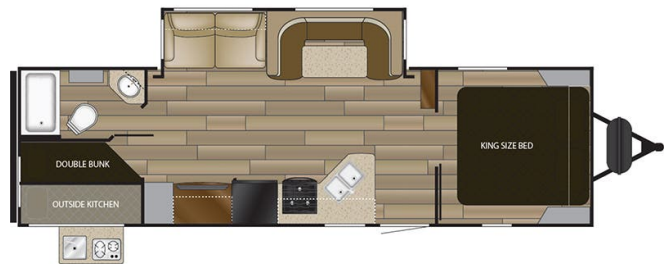

SPECIAL UNIT

\$24,495.00

Originally \$28,395

\$76 Weekly

2019 CRUISER EMBRACE 275BH

SPECIFICATIONS

Year	2019
Manufacturer	CRUISER
Brand	EMBRACE
Model	275BH
Type	Travel Trailer
Status	PreOwned
Stock #	i1320
Financing Available	✘
Warranty Available	✘
Suspension	N/A
Leveling	N/A
Exterior Length	33.0 ft.
Dry Weight	6300 lbs.
Sleeping Capacity	10 person(s)
Interior Colour	brown
Exterior Colour	white
Slideouts	1