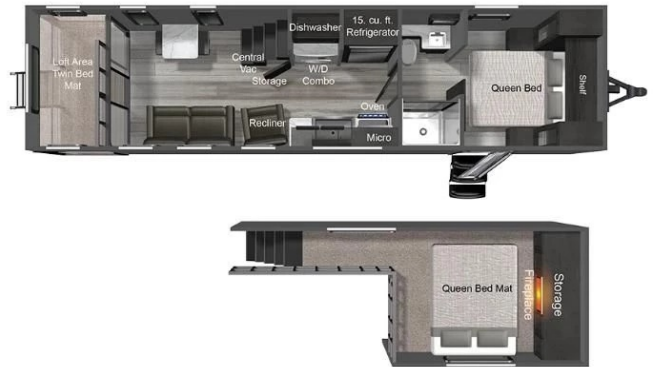

## 2024 DUTCHMEN Colorado 360THCLOFT 2 Queens + Twin

**\$59,900.00**

Originally \$80,075.00

### SPECIFICATIONS

Year	2024
Manufacturer	DUTCHMEN
Brand	Colorado
Model	360THCLOFT 2 Queens + Twin
Type	Park Model
Status	New
Stock #	Colorado 2521
Financing Available	✓
Warranty Available	✓
Suspension	N/A
Leveling	N/A
Exterior Length	37.0 ft.
Dry Weight	8485 lbs.
Sleeping Capacity	N/A person(s)
Interior Colour	Tungsten
Exterior Colour	White
Slideouts	N/A

### SELLING FEATURES

The Aspen Trail Loft 360THLOFT is a luxurious travel trailer designed for comfort and convenience, featuring a spacious loft area with twin beds and a cozy queen bed on the main floor. With amenities like tri fold sleeper sofa, a fully equipped kitchen, and multiple storage options, this RV is p...