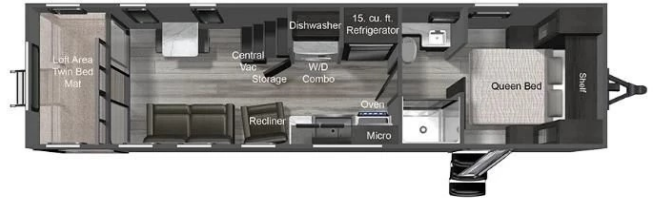

\$64,900.00

Originally ~~\$80,075.00~~

SPECIFICATIONS

Year	2024
Manufacturer	DUTCHMEN
Brand	Colorado
Model	360THCLOFT 2 Queens + Twin
Type	Park Model
Status	New
Stock #	Colorado 2521
Financing Available	✓
Warranty Available	✓
Suspension	N/A
Leveling	N/A
Exterior Length	37.0 ft.
Dry Weight	8485 lbs.
Sleeping Capacity	N/A person(s)
Interior Colour	Tungsten
Exterior Colour	White
Slideouts	N/A

Disclaimer: Product information, pricing and photos are as accurate as possible and are subject to change without notice.

SELLING FEATURES

Queen bed on ground level and upstairs, built in rear deck, 50 amp service, 2 air conditioners, washer and dryer, dishwasher, 15 cubic ft refrigerator, tri-fold sleeper sofa.