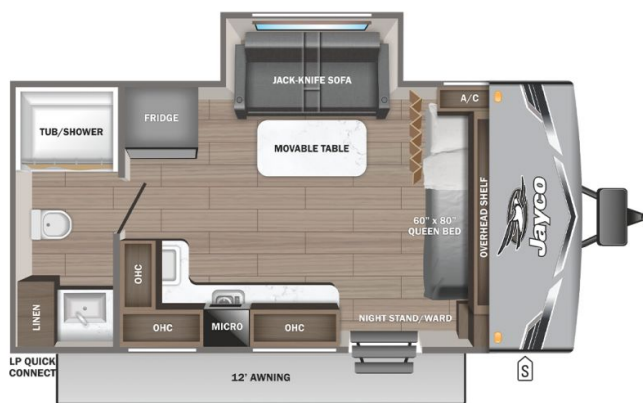

Originally ~~\$33,750.00~~

\$139 Bi-Weekly

SPECIFICATIONS

Year	2025
Manufacturer	JAYCO
Brand	JAY FLIGHT SLX
Model	160LK
Type	Travel Trailer
Status	New
Stock #	22402
Financing Available	✘
Warranty Available	✘
Suspension	N/A
Leveling	N/A
Exterior Length	21.5 ft.
Dry Weight	3631 lbs.
Sleeping Capacity	4 person(s)
Interior Colour	Classic Farmhouse
Exterior Colour	White / Gray
Slideouts	1

Disclaimer: Product information, pricing and photos are as accurate as possible and are subject to change without notice.

SELLING FEATURES

Introducing the 2021 Sportsmen 362DB, from KZ. The Sportsmen 362DB has plenty of interior living space. This park model sleeps up to 6 people. Inside the Sportsmen 362DB, you will find a tri-fold sofa that converts into a bed providing additional sleeping space when required, as well as a table a...