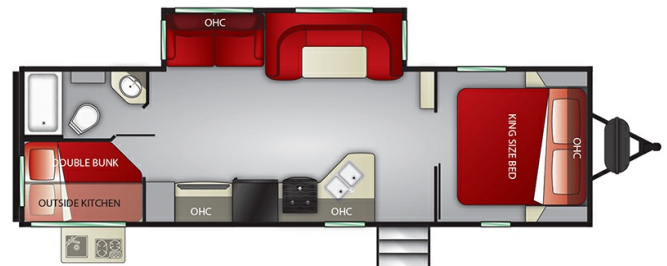

2019 CRUISER RV EMBRACE ULTRA-LITE EL275

\$28,995.00

Originally \$33,995.00

SPECIFICATIONS

Year	2019
Manufacturer	CRUISER RV
Brand	EMBRACE ULTRA-LITE
Model	EL275
Type	Travel Trailer
Status	PreOwned
Stock #	U412199
Suspension	N/A
Leveling	N/A
Exterior Length	32.9 ft.
Dry Weight	6300 lbs.
Sleeping Capacity	8 person(s)
Interior Colour	N/A
Exterior Colour	Fiberglass
Slideouts	1

Disclaimer: Product information, pricing and photos are as accurate as possible and are subject to change without notice.

SELLING FEATURES

Specifications and Features:

- Length (ft): 32'11"
- Width (ft): 8'0"
- Height (ft): 11'3"
- Interior Height (ft): 6'11"
- GVWR (lbs): 9480
- Dry Weight (lbs): 6300
- Hitch Weight (lbs): 680
- Number Of Fresh Water Holding Tanks: 1
- Total Fresh Water Tank Capacity (gal): 44
- Number Of Gray ...