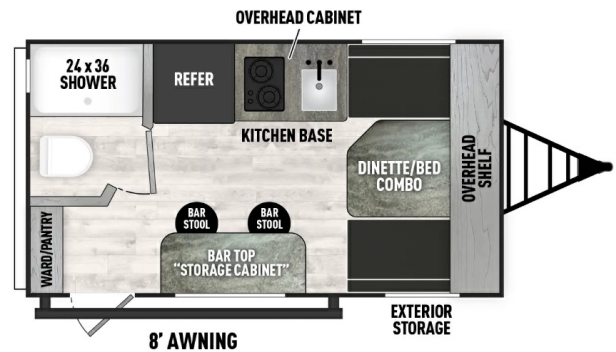

SPECIAL UNIT

2024 COACHMEN CLIPPER 14CR

SPECIFICATIONS

Year	2024
Manufacturer	COACHMEN
Brand	CLIPPER
Model	14CR
Type	Travel Trailer
Status	New
Stock #	8555
Financing Available	✓
Warranty Available	✓
Suspension	N/A
Leveling	N/A
Exterior Length	14.0 ft.
Dry Weight	2484 lbs.
Sleeping Capacity	2 person(s)
Interior Colour	N/A
Exterior Colour	N/A
Slideouts	N/A

Disclaimer: Product information, pricing and photos are as accurate as possible and are subject to change without notice.

SELLING FEATURES

Winner of the Coachmen Quality Award in Q4 2021 and Q1 2023, we invite you to explore the NEW Clipper travel trailer product line. Once hailed as the top-selling single axle brand is back again as the King of the segment (offering 11 floorplan options and 5 under 3,000lbs). Clipper has always bee...

Powered by focusRV