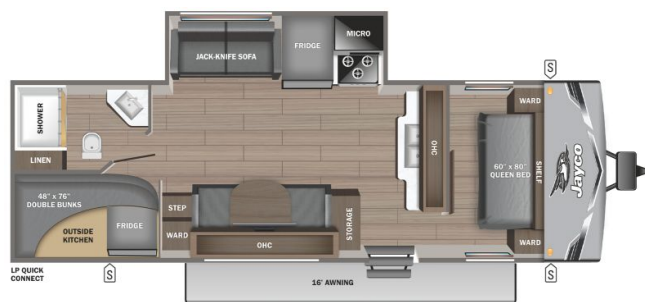

## 2025 JAYCO JAY FLIGHT SLX 265BHS

**\$37,990.00**

Originally \$50,950.00

**\$183 Bi-Weekly**

### SPECIFICATIONS

Year	2025
Manufacturer	JAYCO
Brand	JAY FLIGHT SLX
Model	265BHS
Type	Travel Trailer
Status	New
Stock #	22378
Financing Available	✘
Warranty Available	✘
Suspension	N/A
Leveling	N/A
Exterior Length	30.9 ft.
Dry Weight	6086 lbs.
Sleeping Capacity	10 person(s)
Interior Colour	Classic Farmhouse
Exterior Colour	White \ Gray
Slideouts	1

### SELLING FEATURES

Introducing the 2025 Jay Flight SLX 265BHS, made by Jayco. The Jay Flight SLX 265BHS provides you with all of the comforts you need. This travel trailer sleeps up to 10 people. Inside this Jay Flight SLX 265BHS, you'll find a four seat bench dinette that converts to another bed for an additional ...