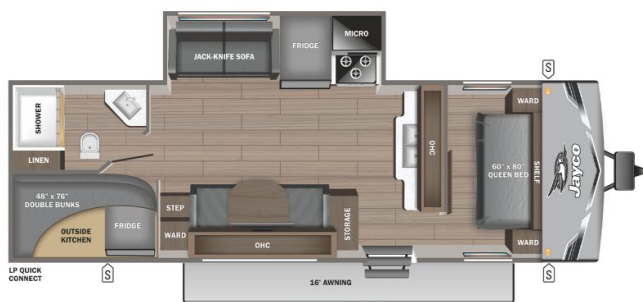

## 2025 JAYCO JAY FLIGHT SLX 265BHS

**\$37,990.00**

Originally \$50,950.00

**\$183 Bi-Weekly**

### SPECIFICATIONS

Year	2025
Manufacturer	JAYCO
Brand	JAY FLIGHT SLX
Model	265BHS
Type	Travel Trailer
Status	New
Stock #	22378
Financing Available	✘
Warranty Available	✘
Suspension	N/A
Leveling	N/A
Exterior Length	30.9 ft.
Dry Weight	6086 lbs.
Sleeping Capacity	10 person(s)
Interior Colour	Classic Farmhouse
Exterior Colour	White \ Gray
Slideouts	1

### SELLING FEATURES

Introducing the 2025 Jay Flight SLX 265BHS, made by Jayco. The Jay Flight SLX 265BHS provides you with all of the comforts you need. This travel trailer sleeps up to 10 people. Inside this Jay Flight SLX 265BHS, you'll find a four seat bench dinette that converts to another bed for an additional ...