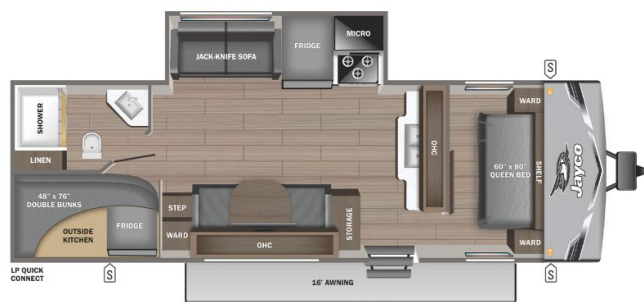

Originally \$50,950.00

\$192 Bi-Weekly

SPECIFICATIONS

Year	2025
Manufacturer	JAYCO
Brand	JAY FLIGHT SLX
Model	265BHS
Type	Travel Trailer
Status	New
Stock #	22379
Financing Available	✘
Warranty Available	✘
Suspension	N/A
Leveling	N/A
Exterior Length	30.9 ft.
Dry Weight	6086 lbs.
Sleeping Capacity	10 person(s)
Interior Colour	Classic Farmhouse
Exterior Colour	White / Gray
Slideouts	1

Disclaimer: Product information, pricing and photos are as accurate as possible and are subject to change without notice.

SELLING FEATURES

Introducing the 2025 Jay Flight SLX 265BHS, made by Jayco. The Jay Flight SLX 265BHS provides you with all of the comforts you need. This travel trailer sleeps up to 10 people. Inside this Jay Flight SLX 265BHS, you'll find a four seat bench dinette that converts to another bed for an additional ...