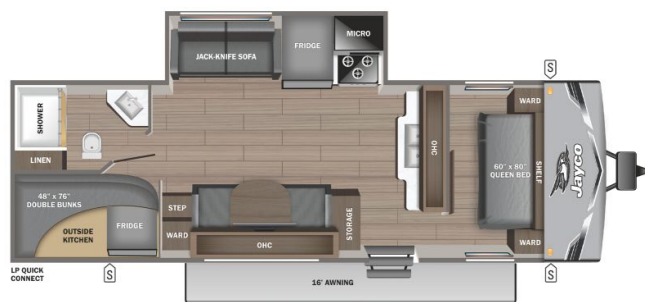

## 2025 JAYCO JAY FLIGHT SLX 265BHS

**\$37,990.00**

Originally ~~\$50,950.00~~

**\$183 Bi-Weekly**

### SPECIFICATIONS

Year	2025
Manufacturer	JAYCO
Brand	JAY FLIGHT SLX
Model	265BHS
Type	Travel Trailer
Status	New
Stock #	22379
Financing Available	✘
Warranty Available	✘
Suspension	N/A
Leveling	N/A
Exterior Length	30.9 ft.
Dry Weight	6086 lbs.
Sleeping Capacity	10 person(s)
Interior Colour	Classic Farmhouse
Exterior Colour	White / Gray
Slideouts	1

### SELLING FEATURES

Introducing the 2025 Jay Flight SLX 265BHS, made by Jayco. The Jay Flight SLX 265BHS provides you with all of the comforts you need. This travel trailer sleeps up to 10 people. Inside this Jay Flight SLX 265BHS, you'll find a four seat bench dinette that converts to another bed for an additional ...