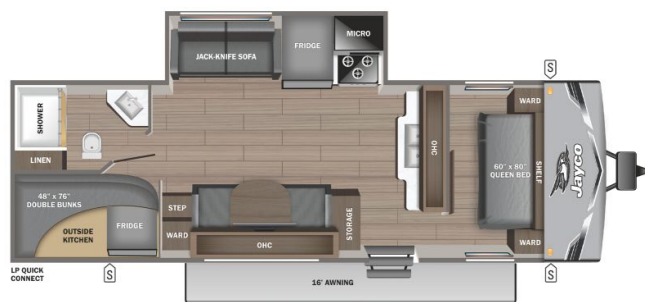

SICARD RV

sales.leads.focusrv@sicardrv.com 1-800-688-2210
7526 Regional Road 20, West Lincoln, ON L0R 2A0
Local 1-905-957-3344 | Fax 1-905-957-7855 | www.sicardrv.com

2025 JAYCO JAY FLIGHT SLX 265BHS

\$37,990.00

Originally \$50,950.00

\$183 Bi-Weekly

SPECIFICATIONS

Year	2025
Manufacturer	JAYCO
Brand	JAY FLIGHT SLX
Model	265BHS
Type	Travel Trailer
Status	New
Stock #	22380
Financing Available	✘
Warranty Available	✘
Suspension	N/A
Leveling	N/A
Exterior Length	30.9 ft.
Dry Weight	6086 lbs.
Sleeping Capacity	10 person(s)
Interior Colour	Classic Farmhouse
Exterior Colour	White / Gray
Slideouts	1

Disclaimer: Product information, pricing and photos are as accurate as possible and are subject to change without notice.

SELLING FEATURES

Introducing the 2025 Jay Flight SLX 265BHS, made by Jayco. The Jay Flight SLX 265BHS provides you with all of the comforts you need. This travel trailer sleeps up to 10 people. Inside this Jay Flight SLX 265BHS, you'll find a four seat bench dinette that converts to another bed for an additional ...