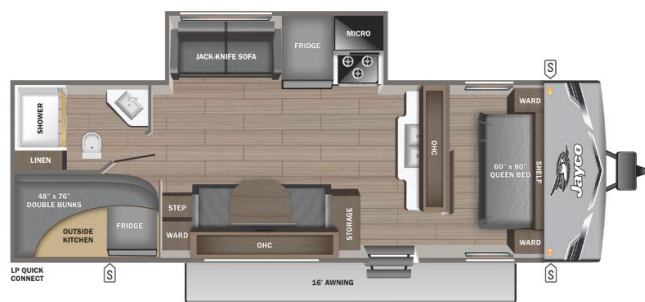

## 2025 JAYCO JAY FLIGHT SLX 265BHS

**\$37,990.00**

Originally \$50,950.00

**\$183 Bi-Weekly**

### SPECIFICATIONS

Year	2025
Manufacturer	JAYCO
Brand	JAY FLIGHT SLX
Model	265BHS
Type	Travel Trailer
Status	New
Stock #	22380
Financing Available	✘
Warranty Available	✘
Suspension	N/A
Leveling	N/A
Exterior Length	30.9 ft.
Dry Weight	6086 lbs.
Sleeping Capacity	10 person(s)
Interior Colour	Classic Farmhouse
Exterior Colour	White / Gray
Slideouts	1

### SELLING FEATURES

Introducing the 2025 Jay Flight SLX 265BHS, made by Jayco. The Jay Flight SLX 265BHS provides you with all of the comforts you need. This travel trailer sleeps up to 10 people. Inside this Jay Flight SLX 265BHS, you'll find a four seat bench dinette that converts to another bed for an additional ...