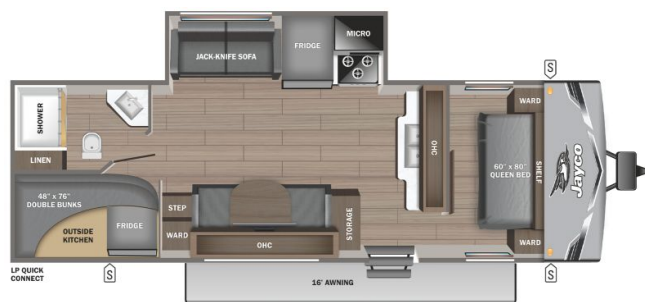

SICARD RV

sales.leads.focusrv@sicardrv.com 1-800-688-2210
7526 Regional Road 20, West Lincoln, ON L0R 2A0
Local 1-905-957-3344 | Fax 1-905-957-7855 | www.sicardrv.com

2025 JAYCO JAY FLIGHT SLX 265BHS

\$37,990.00

Originally \$50,950.00

\$183 Bi-Weekly

SPECIFICATIONS

Year	2025
Manufacturer	JAYCO
Brand	JAY FLIGHT SLX
Model	265BHS
Type	Travel Trailer
Status	New
Stock #	22381
Financing Available	✘
Warranty Available	✘
Suspension	N/A
Leveling	N/A
Exterior Length	30.9 ft.
Dry Weight	6086 lbs.
Sleeping Capacity	10 person(s)
Interior Colour	Classic Farmhouse
Exterior Colour	White / Gray
Slideouts	1

Disclaimer: Product information, pricing and photos are as accurate as possible and are subject to change without notice.

SELLING FEATURES

Introducing the 2025 Jay Flight SLX 265BHS, made by Jayco. The Jay Flight SLX 265BHS provides you with all of the comforts you need. This travel trailer sleeps up to 10 people. Inside this Jay Flight SLX 265BHS, you'll find a four seat bench dinette that converts to another bed for an additional ...