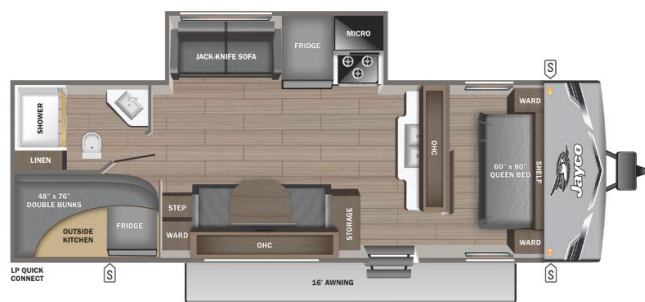

SICARD RV

sales.leads.focusrv@sicardrv.com 1-800-688-2210
7526 Regional Road 20, West Lincoln, ON L0R 2A0
Local 1-905-957-3344 | www.sicardrv.com

2025 JAYCO JAY FLIGHT SLX 265BHS

\$37,990.00

Originally \$50,950.00

\$183 Bi-Weekly

SPECIFICATIONS

| | |
|---------------------|-------------------|
| Year | 2025 |
| Manufacturer | JAYCO |
| Brand | JAY FLIGHT SLX |
| Model | 265BHS |
| Type | Travel Trailer |
| Status | New |
| Stock # | 22381 |
| Financing Available | ✘ |
| Warranty Available | ✘ |
| Suspension | N/A |
| Leveling | N/A |
| Exterior Length | 30.9 ft. |
| Dry Weight | 6086 lbs. |
| Sleeping Capacity | 10 person(s) |
| Interior Colour | Classic Farmhouse |
| Exterior Colour | White / Gray |
| Slideouts | 1 |

Disclaimer: Product information, pricing and photos are as accurate as possible and are subject to change without notice.

SELLING FEATURES

Introducing the 2025 Jay Flight SLX 265BHS, made by Jayco. The Jay Flight SLX 265BHS provides you with all of the comforts you need. This travel trailer sleeps up to 10 people. Inside this Jay Flight SLX 265BHS, you'll find a four seat bench dinette that converts to another bed for an additional ...