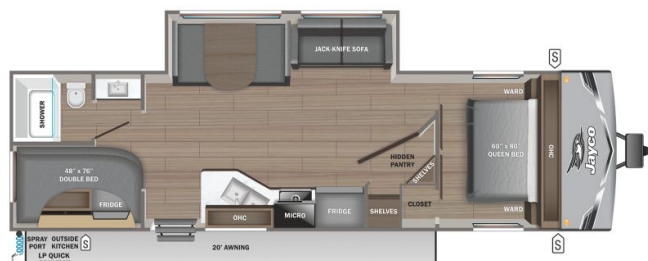

## 2025 JAYCO JAY FLIGHT SLX 263BHS

**\$37,990.00**

Originally \$50,950.00

**\$183 Bi-Weekly**

### SPECIFICATIONS

|                     |                   |
|---------------------|-------------------|
| Year                | 2025              |
| Manufacturer        | JAYCO             |
| Brand               | JAY FLIGHT SLX    |
| Model               | 263BHS            |
| Type                | Travel Trailer    |
| Status              | New               |
| Stock #             | 22358             |
| Financing Available | ✘                 |
| Warranty Available  | ✘                 |
| Suspension          | N/A               |
| Leveling            | N/A               |
| Exterior Length     | 31.0 ft.          |
| Dry Weight          | 6301 lbs.         |
| Sleeping Capacity   | 10 person(s)      |
| Interior Colour     | Classic Farmhouse |
| Exterior Colour     | White / Gray      |
| Slideouts           | 1                 |

### SELLING FEATURES

Introducing the 2025 Jay Flight SLX 263BHS, made by Jayco. The Jay Flight SLX 263BHS provides you with all of the comforts you need. This travel trailer sleeps up to 10 people. Inside this Jay Flight SLX 263BHS, you'll find a four seat dinette that converts to another bed for an additional ...