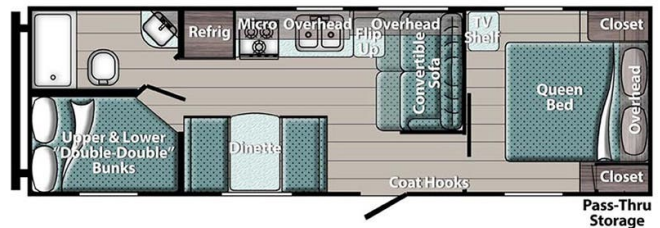

SPECIAL UNIT

\$20,000.00

Originally \$24,900

\$60 Weekly

2021 GULFSTREAM TRAILMASTER T26BHG

SPECIFICATIONS

Year	2021
Manufacturer	GULFSTREAM
Brand	TRAILMASTER
Model	T26BHG
Type	Travel Trailer
Status	PreOwned
Stock #	M1139699
Financing Available	✓
Warranty Available	✗
Suspension	N/A
Leveling	Manual
Exterior Length	29.8 ft.
Dry Weight	4930 lbs.
Sleeping Capacity	10 person(s)
Interior Colour	N/A
Exterior Colour	ALUMINUM
Slideouts	N/A

Disclaimer: Product information, pricing and photos are as accurate as possible and are subject to change without notice.

SELLING FEATURES

- Radiant LED Interior Lighting Package
- Electric Awning w/LED Lighting(N/A 241RB, 248BH, 26BHG, 269BH)
- 10.7 cu. ft. Everchill Refrigerator/Freezer (N/A 241RB, 248BH)
- Molded Countertops w/Undermount Sink (N/A 241RB, 248BH, 26BHG, 269BH)
- Tankless Water Heater
- Power Hitch Jack (N/A "Sho...