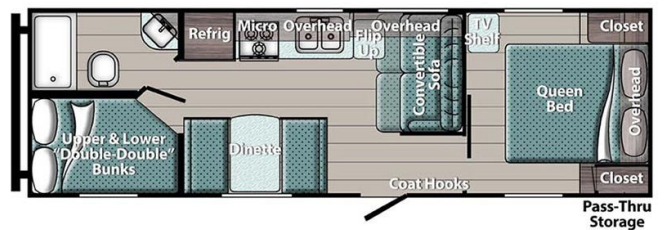

2021 GULFSTREAM TRAILMASTER T26BHG

\$24,900.00

\$60 Weekly

SPECIFICATIONS

Year	2021
Manufacturer	GULFSTREAM
Brand	TRAILMASTER
Model	T26BHG
Type	Travel Trailer
Status	PreOwned
Stock #	M1139699
Financing Available	✓
Warranty Available	✗
Suspension	N/A
Leveling	Manual
Exterior Length	29.8 ft.
Dry Weight	4930 lbs.
Sleeping Capacity	10 person(s)
Interior Colour	N/A
Exterior Colour	ALUMINUM
Slideouts	N/A

Disclaimer: Product information, pricing and photos are as accurate as possible and are subject to change without notice.

SELLING FEATURES

- Radiant LED Interior Lighting Package
- Electric Awning w/LED Lighting(N/A 241RB, 248BH, 26BHG, 269BH)
- 10.7 cu. ft. Everchill Refrigerator/Freezer (N/A 241RB, 248BH)
- Molded Countertops w/Undermount Sink (N/A 241RB, 248BH, 26BHG, 269BH)
- Tankless Water Heater
- Power Hitch Jack (N/A "Sho...