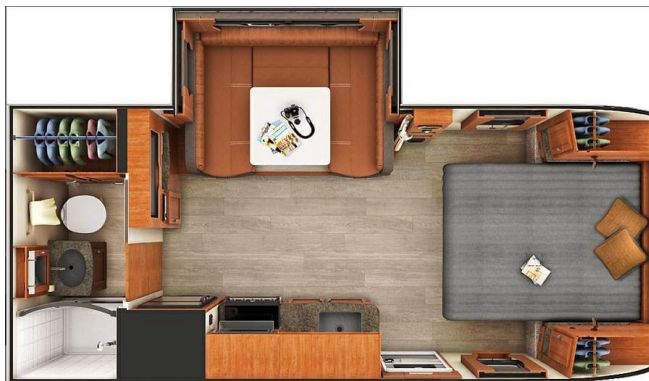

2021 LANCE LANCE 1985

SPECIFICATIONS

Year	2021
Manufacturer	LANCE
Brand	LANCE
Model	1985
Type	Travel Trailer
Status	PreOwned
Stock #	C7621
Financing Available	✓
Warranty Available	✓
Suspension	N/A
Leveling	N/A
Exterior Length	23.0 ft.
Dry Weight	N/A lbs.
Sleeping Capacity	4 person(s)
Interior Colour	MAPLE & PASSAGE
Exterior Colour	N/A
Slideouts	1

Disclaimer: Product information, pricing and photos are as accurate as possible and are subject to change without notice.

Powered by focusRV