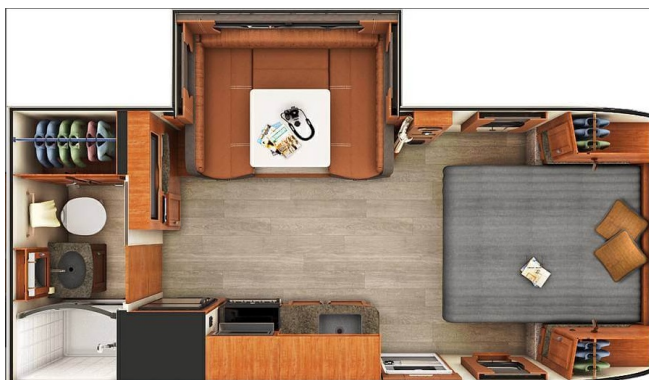

2021 LANCE LANCE 1985

SPECIFICATIONS

Year	2021
Manufacturer	LANCE
Brand	LANCE
Model	1985
Type	Travel Trailer
Status	PreOwned
Stock #	C7621
Financing Available	✓
Warranty Available	✓
Suspension	N/A
Leveling	N/A
Exterior Length	23.0 ft.
Dry Weight	N/A lbs.
Sleeping Capacity	4 person(s)
Interior Colour	MAPLE & PASSAGE
Exterior Colour	N/A
Slideouts	1

Disclaimer: Product information, pricing and photos are as accurate as possible and are subject to change without notice.

Powered by focusRV