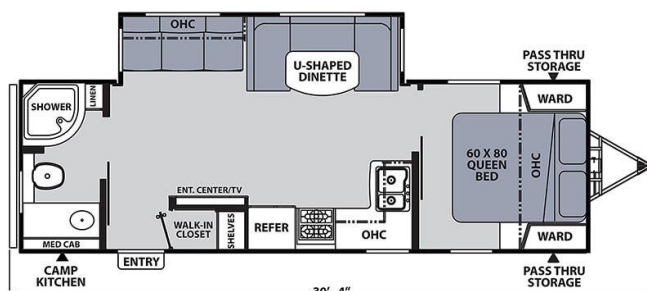

\$209 Bi-Weekly

2022 COACHMEN APEX 265RBSS

SPECIFICATIONS

Year	2022
Manufacturer	COACHMEN
Brand	APEX
Model	265RBSS
Type	Travel Trailer
Status	PreOwned
Stock #	22342
Financing Available	✘
Warranty Available	✘
Suspension	N/A
Leveling	N/A
Exterior Length	30.5 ft.
Dry Weight	5727 lbs.
Sleeping Capacity	4 person(s)
Interior Colour	Shadow
Exterior Colour	White / Gray
Slideouts	1

Disclaimer: Product information, pricing and photos are as accurate as possible and are subject to change without notice.

SELLING FEATURES

Introducing the 2022 Apex 265RBSS, from Coachmen. The Apex 265RBSS provides you with all of the comforts you need. This travel trailer sleeps up to 4 people. Inside the Apex 265RBSS, you will find a U-shaped bench dinette that converts into a bed providing additional sleeping space when required...

OPTIONS & EQUIPMENT

- FRONT POWER TONGUE JACK
- SLIDEOUT AWNINGS
- U-SHAPED BENCH DINETTE
- THEATER SEAT SOFA
- POWER AWNING
- 3-BURNER STOVE TOP
- MICROWAVE
- OVEN
- QUEEN BED

Powered by focusRV