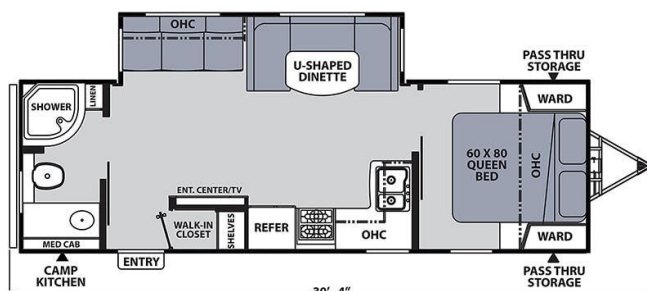

Originally \$43,900.00

\$214 Bi-Weekly

SPECIFICATIONS

Year	2022
Manufacturer	COACHMEN
Brand	APEX
Model	265RBSS
Type	Travel Trailer
Status	PreOwned
Stock #	22342
Financing Available	✘
Warranty Available	✘
Suspension	N/A
Leveling	N/A
Exterior Length	30.5 ft.
Dry Weight	5727 lbs.
Sleeping Capacity	4 person(s)
Interior Colour	Shadow
Exterior Colour	White / Gray
Slideouts	1

Disclaimer: Product information, pricing and photos are as accurate as possible and are subject to change without notice.

SELLING FEATURES

Introducing the 2022 Apex 265RBSS, from Coachmen. The Apex 265RBSS provides you with all of the comforts you need. This travel trailer sleeps up to 4 people. Inside the Apex 265RBSS, you will find a U-shaped bench dinette that converts into a bed providing additional sleeping space when required...

OPTIONS & EQUIPMENT

- FRONT POWER TONGUE JACK
- SLIDEOUT AWNINGS
- U-SHAPED BENCH DINETTE
- THEATER SEAT SOFA
- POWER AWNING
- 3-BURNER STOVE TOP
- MICROWAVE
- OVEN
- QUEEN BED

Powered by focusRV