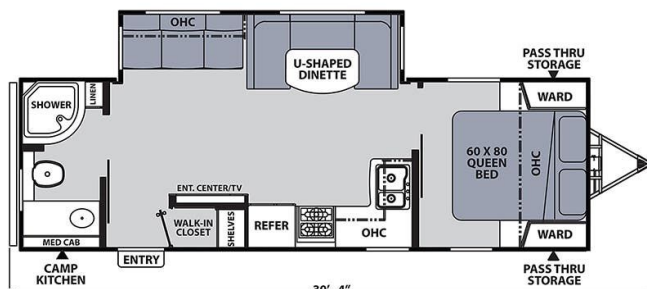

SICARD RV

sales.leads.focusrv@sicardrv.com 1-800-688-2210
7526 Regional Road 20, West Lincoln, ON L0R 2A0
Local 1-905-957-3344 | www.sicardrv.com

SPECIAL UNIT

$41,900.00

Originally $42,900

$214 Bi-Weekly

2022 COACHMEN APEX 265RBSS

SPECIFICATIONS

Year	2022
Manufacturer	COACHMEN
Brand	APEX
Model	265RBSS
Type	Travel Trailer
Status	PreOwned
Stock #	22342
Financing Available	✘
Warranty Available	✘
Suspension	N/A
Leveling	N/A
Exterior Length	30.5 ft.
Dry Weight	5727 lbs.
Sleeping Capacity	4 person(s)
Interior Colour	Shadow
Exterior Colour	White / Gray
Slideouts	1

Disclaimer: Product information, pricing and photos are as accurate as possible and are subject to change without notice.

SELLING FEATURES

Introducing the 2022 Apex 265RBSS, from Coachmen. The Apex 265RBSS provides you with all of the comforts you need. This travel trailer sleeps up to 4 people. Inside the Apex 265RBSS, you will find a U-shaped bench dinette that converts into a bed providing additional sleeping space when required...

OPTIONS & EQUIPMENT

- FRONT POWER TONGUE JACK
- SLIDEOUT AWNINGS
- U-SHAPED BENCH DINETTE
- THEATER SEAT SOFA
- POWER AWNING
- 3-BURNER STOVE TOP
- MICROWAVE
- OVEN
- QUEEN BED

Powered by focusRV