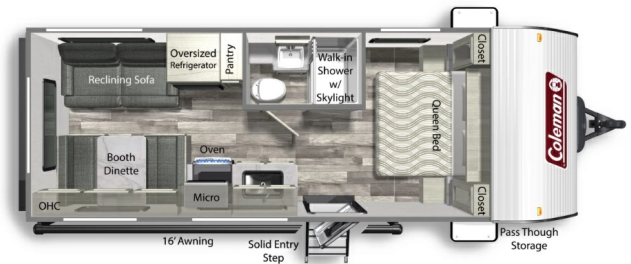

SPECIAL UNIT

2024 DUTCHMEN COLEMAN 202RD

SPECIFICATIONS

Year	2024
Manufacturer	DUTCHMEN
Brand	COLEMAN
Model	202RD
Type	Travel Trailer
Status	New
Stock #	8548
Financing Available	✓
Warranty Available	✓
Suspension	N/A
Leveling	N/A
Exterior Length	20.0 ft.
Dry Weight	4353 lbs.
Sleeping Capacity	N/A person(s)
Interior Colour	N/A
Exterior Colour	N/A
Slideouts	N/A

- Large Single Basin Kitchen Sink
- 10 cu ft 12v Refrigerator
- Dual...

Powered by focusRV