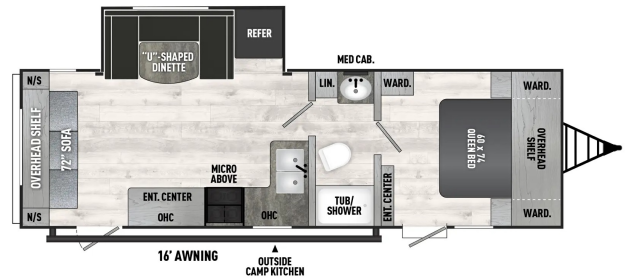

SPECIAL UNIT
\$37,900.00

Originally \$39,900

\$196 Bi-Weekly
2024 COACHMEN CLIPPER 272RLS
SPECIFICATIONS

Year	2024
Manufacturer	COACHMEN
Brand	CLIPPER
Model	272RLS
Type	Travel Trailer
Status	New
Stock #	8554
Financing Available	✓
Warranty Available	✓
Suspension	N/A
Leveling	N/A
Exterior Length	26.0 ft.
Dry Weight	6012 lbs.
Sleeping Capacity	5 person(s)
Interior Colour	N/A
Exterior Colour	Aluminum
Slideouts	1

Disclaimer: Product information, pricing and photos are as accurate as possible and are subject to change without notice.

SELLING FEATURES

The 272RLS features a large open-space concept rear living with both a jack-knife sofa, u-dinette, and private front-end bedroom. The front bedroom is the industry's largest non-slide master bedroom in a conventional travel trailer. The non-camping side features a u-dinette plus an extra-large 11...