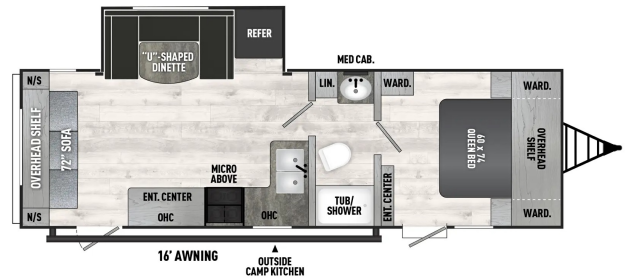

SPECIAL UNIT
\$37,900.00

Originally \$39,900

\$196 Bi-Weekly
2024 COACHMEN CLIPPER 272RB
SPECIFICATIONS

Year	2024
Manufacturer	COACHMEN
Brand	CLIPPER
Model	272RB
Type	Travel Trailer
Status	New
Stock #	8554
Financing Available	✓
Warranty Available	✓
Suspension	N/A
Leveling	N/A
Exterior Length	26.0 ft.
Dry Weight	6012 lbs.
Sleeping Capacity	5 person(s)
Interior Colour	N/A
Exterior Colour	Aluminum
Slideouts	1

Disclaimer: Product information, pricing and photos are as accurate as possible and are subject to change without notice.

SELLING FEATURES

The 272RLS features a large open-space concept rear living with both a jack-knife sofa, u-dinette, and private front-end bedroom. The front bedroom is the industry's largest non-slide master bedroom in a conventional travel trailer. The non-camping side features a u-dinette plus an extra-large 11...