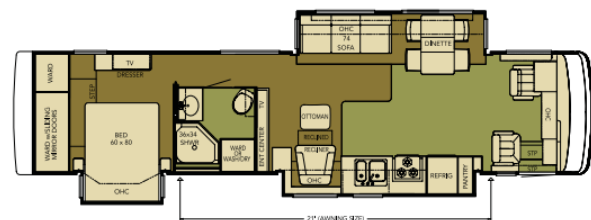

Woody's Price

2008 NEWMAR KOUNTRY STAR 3960

SPECIFICATIONS

Year	2008
Manufacturer	NEWMAR
Brand	KOUNTRY STAR
Model	3960
Type	Motorhome
Class	A
Fuel Type	N/A
Status	PreOwned
Stock #	47578A
Financing Available	✓
Warranty Available	For Purchase
Odometer	N/A
VIN	4VZBN1D928C064493
Chassis	N/A
Engine	N/A
Transmission	N/A
Suspension	N/A
Leveling	N/A
Exterior Length	39.0 ft.
Dry Weight	N/A lbs.
Sleeping Capacity	N/A person(s)
Interior Colour	N/A
Exterior Colour	N/A
Slideouts	3

- DELUXE KITCHEN FAUCET
- KITCHEN TABLES AND CHAIRS
- TV (2)
- AMPLIFIED TV ANTENNA
- BLUETOOTH STEREO
- DVD PLAYER
- PORCELAIN TOILET
- WASHER/DRYER
- QUEEN BED
- LEATHER INTERIOR
- TILT/TELESCOPIC STEERING
- CRUISE CONTROL
- POWER SEATS
- POWER SIDE VIEW MIRRORS
- HEATED SIDE VIEW MIRRORS
- BACK UP CAMERA
- SIDE VIEW CAMERAS
- POWER ENTRY STEP
- DIESEL PUSHER 8.3L 400HP CUMMINS
- V6
- TRANSMISSION 6SPD ALISON
- AIR SUSPENSION SYSTEM
- AUXILARY BATTERY START
- PASS THROUGH STORAGE
- GENERATOR 8000 KW
- GEN IS DIESEL
- INVERTER WATTAGE 2000
- ALUMINUM RIMS
- COMFORT DRIVE STEERING
- 100 GALLON FUEL
- 105 GALLON WATER
- 65 GALLON GRAY
- 45 GALLON BLACK
- 32 GALLON PROPANE
- 3200 GVWR
- 4200 GCWR
- 39.2 FT