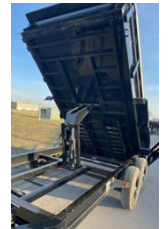

\$369

2024 LOAD TRAIL LOW PROFILE DUMP TRAILER(21,000LBS) DL16

SPECIFICATIONS

Year	2024
Manufacturer	LOAD TRAIL
Brand	LOW PROFILE DUMP TRAILER(21,000LBS)
Model	DL16
Type	Dump Trailer
Status	New
Stock #	325467
Financing Available	✘
Warranty Available	✘
Location	Edmonton
Exterior Length	16.0 ft. (192 inches)
GVWR	N/A lbs.
Exterior Width	7.00 ft. (84 inches)
Colour	N/A

Disclaimer: Product information, pricing and photos are as accurate as possible and are subject to change without notice.

SELLING FEATURES

2024 DUMPBOX 16FT CONTRACTOR'S MODEL LOW PROFILE TANDEM AXLE(21,000LBS GVW - LIFTING CAPACITY) 83" X 16FT W/ADDITIONAL OPTIONS:

SPECIFICATIONS:

- LOW PROFILE - 28" DECK HEIGHT, much easier to load equipment
- L.E.D. LIGHTS full LED package
- CUSTOM AIRFLOW THROUGH FRO...

Powered by focusRV

Powered by focusRV