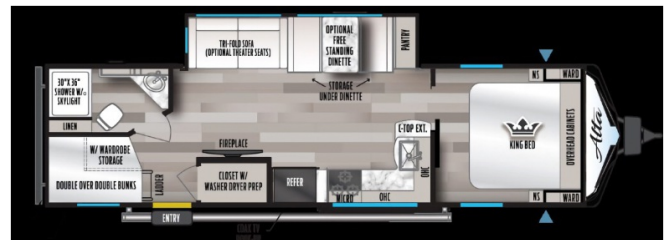

SPECIAL UNIT

\$62,995.00

Originally \$96,586

\$191 Weekly

2023 EAST TO WEST ALTA XTREME 365 3100KXT (YEAR ROUND USE)

SPECIFICATIONS

Year	2023
Manufacturer	EAST TO WEST
Brand	ALTA XTREME 365
Model	3100KXT (YEAR ROUND USE)
Type	Travel Trailer
Status	New
Stock #	i1138
Financing Available	✓
Warranty Available	✓
Suspension	Springs
Leveling	Automatic
Exterior Length	36.0 ft.
Dry Weight	8600 lbs.
Sleeping Capacity	10 person(s)
Interior Colour	Grey
Exterior Colour	AZDEL FIBERGLASS
Slideouts	1

Disclaimer: Product information, pricing and photos are as accurate as possible and are subject to change without notice.

SELLING FEATURES

We have three different layouts for you to choose from:

8881-\$62,995- 2023-Double over double bunks, stationary pantry shelves

8719-\$62,995-2023-Double over double bunks, adjustable pantry shelves, overhead storage compartment in slide out

8879-\$65,995-2024 model-desk in place of lower b...

OPTIONS & EQUIPMENT

Awning	Aluminum Wheels	Fridge with 2 doors	Heating	2 Air Conditioning Unit(s) (Ducted) - Size: 15000	Aux Battery	Battery Charger
Battery Tray	Solid Surface Counter Tops	Enclosed Underbelly	Fireplace	Fully Furnished	Hide A Bed	
Inverter	Island Bed	Stabilizer Jacks	LPG Detector	Microwave	Convection Oven	
Monitor Panel	Outside Shower	Phone Jacks	Power Air Vents	Power Bath Vents	Satellite Dish	
Sky Light(s)	Smoke Detector	Solar Panel	Spare with Carrier	Toilet Facilities	1 Televisions	
Plasma/LCD	Gas (dsi) Water Heater 6	Thermal Pane Windows				