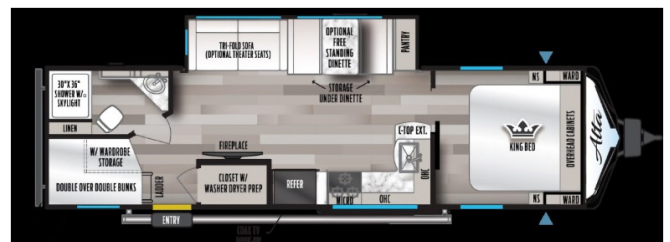

SPECIAL UNIT

\$62,995.00

Originally \$96,586

\$191 Weekly

2023 EAST TO WEST ALTA XTREME 365 3100KXT (YEAR ROUND USE)

SPECIFICATIONS

Year	2023
Manufacturer	EAST TO WEST
Brand	ALTA XTREME 365
Model	3100KXT (YEAR ROUND USE)
Type	Travel Trailer
Status	New
Stock #	365
Financing Available	✓
Warranty Available	✓
Suspension	Springs
Leveling	Automatic
Exterior Length	36.0 ft.
Dry Weight	8600 lbs.
Sleeping Capacity	10 person(s)
Interior Colour	Grey
Exterior Colour	AZDEL FIBERGLASS
Slideouts	1

Disclaimer: Product information, pricing and photos are as accurate as possible and are subject to change without notice.

SELLING FEATURES

This fully loaded Widebody (102") East to West Alta has everything you could want and more including being a **FULL FOUR SEASON TRAILER**, and so much more! Weighing only 8600lbs, this trailer is easily towed around for all your adventures!!! Sleeps up to 10 people!

This is a true 4 Season design...

OPTIONS & EQUIPMENT

Awning	Aluminum Wheels	Fridge with 2 doors	Heating	2 Air Conditioning Unit(s) (Ducted) - Size: 15000	Aux Battery	Battery Charger
Battery Tray	Solid Surface Counter Tops	Enclosed Underbelly	Fireplace	Fully Furnished	Hide A Bed	
Inverter	Island Bed	Stabilizer Jacks	LPG Detector	Microwave	Convection Oven	
Monitor Panel	Outside Shower	Phone Jacks	Power Air Vents	Power Bath Vents	Satellite Dish	
Sky Light(s)	Smoke Detector	Solar Panel	Spare with Carrier	Toilet Facilities	1 Televisions	
Plasma/LCD	Gas (dsi) Water Heater 6	Thermal Pane Windows				