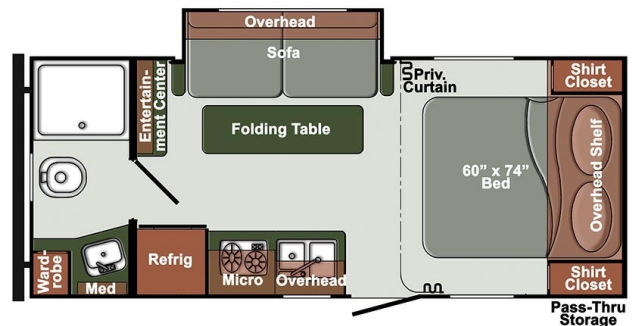

SPECIAL UNIT

\$31,995.00

Originally ~~\$60,481~~

\$95 Weekly

2023 GULFSTREAM GEO 21QBS

SPECIFICATIONS

Year	2023
Manufacturer	GULFSTREAM
Brand	GEO
Model	21QBS
Type	Travel Trailer
Status	New
Stock #	21QBS-2486
Financing Available	✓
Warranty Available	✓
Suspension	N/A
Leveling	Manual
Exterior Length	22.6 ft.
Dry Weight	3567 lbs.
Sleeping Capacity	4 person(s)
Interior Colour	N/A
Exterior Colour	N/A
Slideouts	1

Disclaimer: Product information, pricing and photos are as accurate as possible and are subject to change without notice.

SELLING FEATURES

A STUNNINGLY fully loaded travel trailer with abundant storage and queen bed. Featuring Power Awning with LED Lighting, Tinted Windows, spare tire, solid surface countertops &, sofa with foldout table 5/8" Plywood Tongue & Groove Subfloor.

Rustle up dinner in your kitchen, fully loaded with r...

OPTIONS & EQUIPMENT

- 'Plush Dunes' Wall Vinyl
- Cabinetry w/Solid Wood Stiles & Cabinet Doors
- Designer Window Treatments
- Cool efficient Interior LED Lighting
- LED Motion Sensor Lighting in Pass-Through Storage Area
- Central Command Switch Panel w/Monitor
- Multiple USB Charging Ports
- LED Motion Sensor Entry Light
- Tech-Ready Features:
 - - Wi-Fi Ready
 - - Cable and Satellite Connections
 - - Solar Panel Ready
 - - Back-Up Camera Prep
- Dump Valve Light
- 35-Amp Converter w/Charger & LED Indicators
- 30 ft. Detachable 30 Amp Power Cord
- Safety Chains
- Break-Away Switch
- Wall Mount Fire Extinguisher
- Combo LP and CO Detector
- Smoke Detector
- Exterior LP Gas Hookup
- Foot Flush Toilet
- Vortex Bath Fan
- Medicine Cabinet with Mirror
- 30" x 36" Walk-In Shower w/Door
- 24" x 26" Bathtub with Surround and Tub/Shower Doors
- Neo-Angle Corner Shower (333BH)
- Skylight in Shower/Tub
- Friction Hinge Entry Door(s)
- Black Radius Tinted Windows
- Radius Compartment Doors with Magnetic Catch Latches