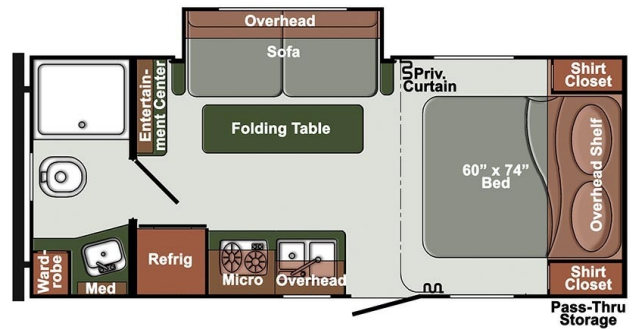

SPECIAL UNIT

\$29,995.00

Originally ~~\$60,481~~

\$85 Weekly

2023 GULFSTREAM GEO 21QBS

SPECIFICATIONS

Year	2023
Manufacturer	GULFSTREAM
Brand	GEO
Model	21QBS
Type	Travel Trailer
Status	New
Stock #	I1462
Financing Available	✓
Warranty Available	✓
Suspension	N/A
Leveling	Manual
Exterior Length	22.6 ft.
Dry Weight	3567 lbs.
Sleeping Capacity	4 person(s)
Interior Colour	N/A
Exterior Colour	N/A
Slideouts	1

Disclaimer: Product information, pricing and photos are as accurate as possible and are subject to change without notice.

SELLING FEATURES

A STUNNINGLY fully loaded travel trailer with abundant storage and queen bed. Featuring Power Awning with LED Lighting, Tinted Windows, spare tire, solid surface countertops & sofa with foldout table 5/8" Plywood Tongue & Groove Subfloor.