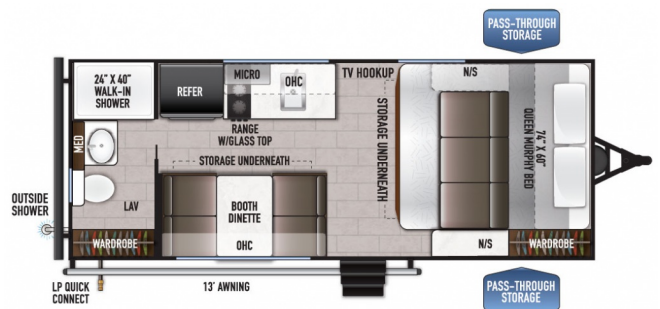

**SPECIAL UNIT**

**\$24,995.00**

Originally \$31,855

\$72 Weekly

**2023 EAST TO WEST Della Terra 160RBLE**

**SPECIFICATIONS**

Year	2023
Manufacturer	EAST TO WEST
Brand	Della Terra
Model	160RBLE
Type	Travel Trailer
Status	New
Stock #	160RBLE-ORD
Financing Available	✓
Warranty Available	✓
Suspension	N/A
Leveling	Scissor
Exterior Length	21.3 ft.
Dry Weight	3584 lbs.
Sleeping Capacity	4 person(s)
Interior Colour	Earth
Exterior Colour	aluminum
Slideouts	N/A

**Disclaimer:** Product information, pricing and photos are as accurate as possible and are subject to change without notice.

**SELLING FEATURES**

Come check out this versatile Della Terra LE model features a 74' x 60' queen Murphy bed that stores away during the daytime hours providing you with a sofa in its place for seating. There is a booth dinette with storage beneath the seats to accommodate everyone for a meal, or to gather for a ga...

**OPTIONS & EQUIPMENT**

Awning 13'	Aluminum Wheels	Fridge with 2 doors	Heating	1 Air Conditioning Unit(s) (Roof) - Size: 13500	Aux Battery	Battery Tray
Laminated Counter Tops	Enclosed Underbelly	Fully Furnished	Hide A Bed	Inverter	Island Bed	
Stabilizer Jacks	LPG Detector	Microwave	Convection Oven	Monitor Panel	Outside Shower	
Sky Light(s)	Smoke Detector	Toilet Facilities	Gas (dsi) Water Heater 6	Winterizing		