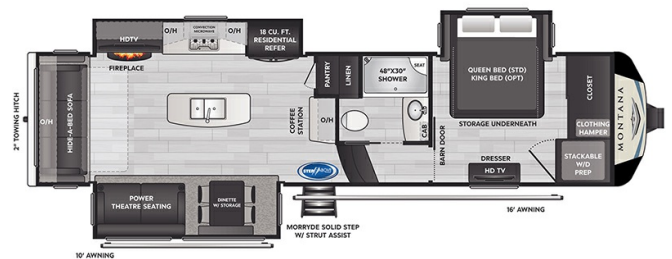

### SPECIFICATIONS

Year	2021
Manufacturer	KEYSTONE
Brand	MONTANA
Model	3121RL
Type	Fifth Wheel
Status	PreOwned
Stock #	12691
Financing Available	✓
Warranty Available	✓
Suspension	N/A
Leveling	N/A
Exterior Length	35.0 ft.
Dry Weight	11999 lbs.
Sleeping Capacity	4 person(s)
Interior Colour	N/A
Exterior Colour	Fiberglass
Slideouts	3

### SELLING FEATURES

Specifications and Features:

- Length (ft): 35'0"
- Width (ft): 8'0"
- Height (ft): 13'4"
- GVWR (lbs): 16350
- Dry Weight (lbs): 11999
- Payload Capacity (lbs): 4351
- Hitch Weight (lbs): 2350
- Number Of Fresh Water Holding Tanks: 1
- Total Fresh Water Tank Capacity (gal): 66
- Number Of Gr...