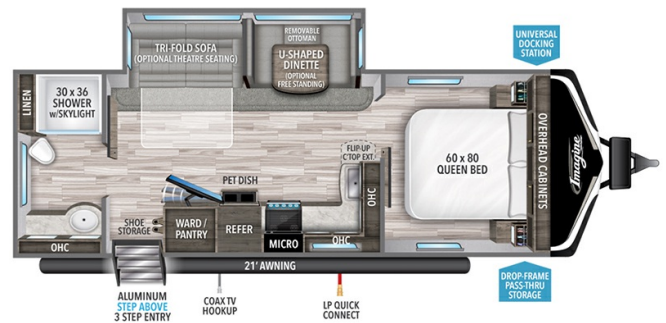

### SPECIFICATIONS

Year	2023
Manufacturer	GRAND DESIGN
Brand	IMAGINE
Model	2600RB
Type	Travel Trailer
Status	PreOwned
Stock #	12688
Financing Available	✓
Warranty Available	✓
Suspension	N/A
Leveling	N/A
Exterior Length	29.7 ft.
Dry Weight	5795 lbs.
Sleeping Capacity	6 person(s)
Interior Colour	N/A
Exterior Colour	Fiberglass
Slideouts	1

#### Specifications and Features:

- Length (ft): 29'8"
- Height (ft): 11'2"
- Interior Height (ft): 6'9"
- Dry Weight (lbs): 5795
- Payload Capacity (lbs): 2055
- Hitch Weight (lbs): 594
- Number Of Fresh Water Holding Tanks: 1
- Total Fresh Water Tank Capacity (gal): 52
- Number Of Gray Water Hol...