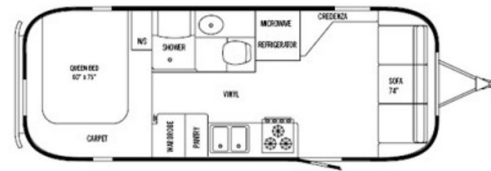

BILL THOMAS CAMPER SALES

onlinesales@btcamper.com 1-636-327-5900
101 Thomas RV Way, Wentzville, MO 63385
Local 1-636-327-5900 | <https://www.btcamper.com>

2003 AIRSTREAM SAFARI 25

\$39,690.00

Originally ~~\$39,690.00~~

SPECIFICATIONS

Year	2003
Manufacturer	AIRSTREAM
Brand	SAFARI
Model	25
Type	Travel Trailer
Status	PreOwned
Stock #	12685
Financing Available	✓
Warranty Available	✓
Suspension	N/A
Leveling	N/A
Exterior Length	25.9 ft.
Dry Weight	5065 lbs.
Sleeping Capacity	4 person(s)
Interior Colour	N/A
Exterior Colour	Aluminum
Slideouts	N/A

Disclaimer: Product information, pricing and photos are as accurate as possible and are subject to change without notice.

SELLING FEATURES

Specifications and Features:

- Length (ft): 25'11"
- Width (ft): 8'5"
- Height (ft): 9'7"
- Interior Height (ft): 6'5"
- GVWR (lbs): 7000
- Dry Weight (lbs): 5065
- Payload Capacity (lbs): 1935
- Hitch Weight (lbs): 860
- Number Of Fresh Water Holding Tanks: 1
- Total Fresh Water Tank Capacit...