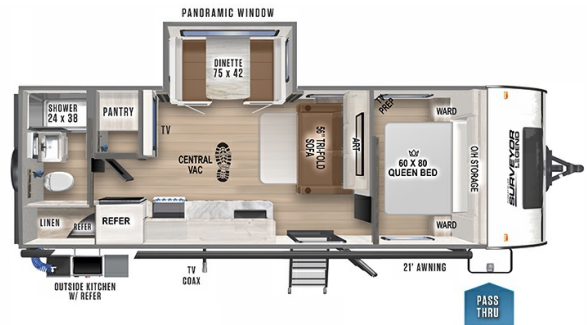

SPECIFICATIONS

Year	2024
Manufacturer	FOREST RIVER
Brand	SURVEYOR LEGEND
Model	252RBLE
Type	Travel Trailer
Status	New
Stock #	RV478859
Financing Available	✓
Warranty Available	✓
Suspension	N/A
Leveling	N/A
Exterior Length	29.6 ft.
Dry Weight	5313 lbs.
Sleeping Capacity	6 person(s)
Interior Colour	Desert Canyon
Exterior Colour	Fiberglass
Slideouts	1

Disclaimer: Product information, pricing and photos are as accurate as possible and are subject to change without notice.

SELLING FEATURES

Specifications and Features:

- Length (ft): 29'7"
- Width (ft): 8'0"
- Height (ft): 11'3"
- Interior Height (ft): 6'10"
- GVWR (lbs): 7590
- Dry Weight (lbs): 5313
- Payload Capacity (lbs): 2277
- Hitch Weight (lbs): 590
- Number Of Fresh Water Holding Tanks: 1
- Total Fresh Water Tank Capacity:

- HD TV
- Residential Faucets
- Surf(x)® Seamless Countertops T/O
- Residential Dinette Light
- Residential Range Top w/ Glass Cover
- Residential Vanity Mirror w/ Storage
- Under Bed Storage Drawers & Motion Lighting (Select Models)
- EZ-Open Trifold Sofa (Select Models)
- Congoleum® Carefree Linoleum
- Outdoor Kitchen - Gas Griddle Sink Refer (Sub-4s - Griddle & Shelf)
- Exterior Spray Port
- Power Tongue Jack w/ Hitch Light
- Black Tank Flush
- Aluminum Wheels
- Motion Sensor LED Lighting in Front P/T
- 3/4" Drillbit for Manual Jacks
- Roof Ladder Prep
- Rear Camera Prep
- Azdel Composite Walls
- PVC Roof

SURVEYOR LEGEND PACKAGE:

- Automotive Style Tinted Front Windshield
- Residential Queen Size Bed
- Oversized Dinette Storage Access Doors
- Front Exterior Slam Latch Baggage Doors

OPTIONS:

- Additional 200W Solar Panel