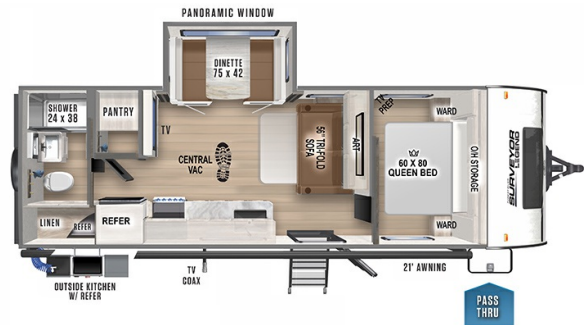

2024 FOREST RIVER SURVEYOR LEGEND 252RBLE

\$34,992.00

Originally \$52,954.00

SPECIFICATIONS

Year	2024
Manufacturer	FOREST RIVER
Brand	SURVEYOR LEGEND
Model	252RBLE
Type	Travel Trailer
Status	New
Stock #	RV478859
Financing Available	✓
Warranty Available	✓
Suspension	N/A
Leveling	N/A
Exterior Length	29.6 ft.
Dry Weight	5313 lbs.
Sleeping Capacity	6 person(s)
Interior Colour	Desert Canyon
Exterior Colour	Fiberglass
Slideouts	1

Disclaimer: Product information, pricing and photos are as accurate as possible and are subject to change without notice.

SELLING FEATURES

Specifications and Features:

- Length (ft): 29'7"
- Width (ft): 8'0"
- Height (ft): 11'3"
- Interior Height (ft): 6'10"
- GVWR (lbs): 7590
- Dry Weight (lbs): 5313
- Payload Capacity (lbs): 2277
- Hitch Weight (lbs): 590
- Number Of Fresh Water Holding Tanks: 1
- Total Fresh Water Tank Capacity: 30

- HD TV
- Residential Faucets
- Surf(x)® Seamless Countertops T/O
- Residential Dinette Light
- Residential Range Top w/ Glass Cover
- Residential Vanity Mirror w/ Storage
- Under Bed Storage Drawers & Motion Lighting (Select Models)
- EZ-Open Trifold Sofa (Select Models)
- Congoleum® Carefree Linoleum
- Outdoor Kitchen - Gas Griddle Sink Refer (Sub-4s - Griddle & Shelf)
- Exterior Spray Port
- Power Tongue Jack w/ Hitch Light
- Black Tank Flush
- Aluminum Wheels
- Motion Sensor LED Lighting in Front P/T
- 3/4" Drillbit for Manual Jacks
- Roof Ladder Prep
- Rear Camera Prep
- Azdel Composite Walls
- PVC Roof

SURVEYOR LEGEND PACKAGE:

- Automotive Style Tinted Front Windshield
- Residential Queen Size Bed
- Oversized Dinette Storage Access Doors
- Front Exterior Slam Latch Baggage Doors

OPTIONS:

- Additional 200W Solar Panel