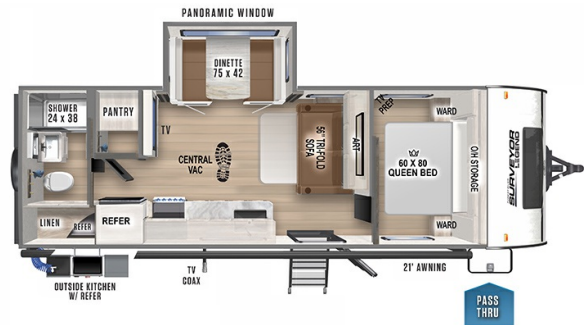

2024 FOREST RIVER SURVEYOR LEGEND 252RBLE

$34,992.00

Originally $52,954.00

SPECIFICATIONS

Year	2024
Manufacturer	FOREST RIVER
Brand	SURVEYOR LEGEND
Model	252RBLE
Type	Travel Trailer
Status	New
Stock #	RV478859
Financing Available	✓
Warranty Available	✓
Suspension	N/A
Leveling	N/A
Exterior Length	29.6 ft.
Dry Weight	5313 lbs.
Sleeping Capacity	6 person(s)
Interior Colour	Desert Canyon
Exterior Colour	Fiberglass
Slideouts	1

Disclaimer: Product information, pricing and photos are as accurate as possible and are subject to change without notice.

SELLING FEATURES

Specifications and Features:

- Length (ft): 29'7"
- Width (ft): 8'0"
- Height (ft): 11'3"
- Interior Height (ft): 6'10"
- GVWR (lbs): 7590
- Dry Weight (lbs): 5313
- Payload Capacity (lbs): 2277
- Hitch Weight (lbs): 590
- Number Of Fresh Water Holding Tanks: 1
- Total Fresh Water Tank Capacity: 30

OPTIONS & EQUIPMENT

TURN KEY CAMP ESSENTIALS PACKAGE:

- Extended Season Ready
- 2" Aluminum Framed Floor w/ Block Foam Insulation
- Sealed Underbelly w/ Forced Heat & Radiant Foil Insulation
- 12V Tank Heaters
- Goodyear® Tires
- 15K A/C
- 200 Watt Solar Panel & 30 Amp Solar Controller
- Solar Inverter Prep
- Tire Pressure Monitoring System (TPMS)
- Electric Awning w/ LED Lightstrip
- Central Vacuum System
- 10 Cu. Ft. 12V Black Glass Refrigerator
- Adjustable Platform Entry Step w/ Night Light (All Entries)
- Friction Hinge Black Glass Entry Door(s)
- 2" Rear Accessory Hitch
- Large Safety Assist Handle
- Tankless Water Heater
- Carpet-Free Interiors
- Black Stainless Steel Undermount Kitchen Sink
- Residential Cutting Board/ Sink Cover w/ Mounting Bracket
- Bluetooth Stereo
- Porcelain Toilet
- Roller Shades T/O
- Upgraded Slow-Close Shower Door