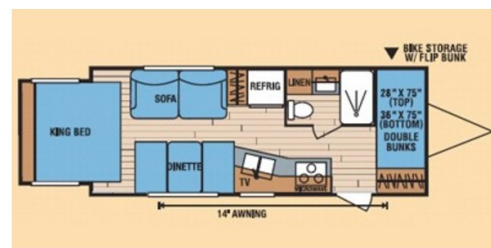

2009 KZ SPREE 210KS

SPECIFICATIONS

Year	2009
Manufacturer	KZ
Brand	SPREE
Model	210KS
Type	Travel Trailer
Status	PreOwned
Stock #	P2827A
Financing Available	✓
Warranty Available	✗
Suspension	N/A
Leveling	N/A
Exterior Length	23.3 ft.
Dry Weight	3821 lbs.
Sleeping Capacity	8 person(s)
Interior Colour	N/A
Exterior Colour	Fiberglass
Slideouts	N/A

Disclaimer: Product information, pricing and photos are as accurate as possible and are subject to change without notice.

SELLING FEATURES

Specifications and Features:

- Length (ft): 23'4"
- Width (ft): 8'0"
- Interior Height (ft): 6'6"
- GVWR (lbs): 5500
- Dry Weight (lbs): 3821
- Payload Capacity (lbs): 1679
- Hitch Weight (lbs): 460
- Number Of Fresh Water Holding Tanks: 1
- Total Fresh Water Tank Capacity (gal): 40
- Number ...