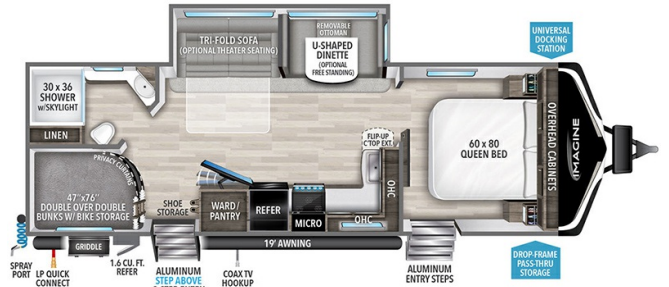

MSRP \$76,980.00

\$263 Bi-Weekly

\$0 down @ 7.99% APR for 60/240 months

(\$25,684 C.O.B.) O.A.C.

Woody's Price \$64,980.00

SPECIFICATIONS

Year	2024
Manufacturer	GRAND DESIGN
Brand	IMAGINE
Model	2800BH
Type	Travel Trailer
Status	New
Stock #	49302
Financing Available	✓
Warranty Available	Manufacturer
Suspension	N/A
Leveling	N/A
Exterior Length	32.0 ft.
Dry Weight	6386 lbs.
Sleeping Capacity	10 person(s)
Interior Colour	HEARTHSTONE
Exterior Colour	Fiberglass
Slideouts	1

Disclaimer: Product information, pricing and photos are as accurate as possible and are subject to change without notice.

SELLING FEATURES

Specifications and Features:

- Length (ft): 32'0"
- Width (ft): 8'0"
- Height (ft): 11'2"
- Interior Height (ft): 6'9"
- GVWR (lbs): 8495
- Dry Weight (lbs): 6386
- Payload Capacity (lbs): 2109
- Hitch Weight (lbs): 604
- Number Of Fresh Water Holding Tanks: 1
- Total Fresh Water Tank Capacit...

OPTIONS & EQUIPMENT

- RVIA SEAL
- BOOTH DINETTE
- THEATER SEATING IPO TRI-FOLD SOFA
- 50 AMP SERVICE - WIRED AND FRAMED FOR 2ND A/C
- IMAGINE PEACE OF MIND PACKAGE
- IMAGINE ULTIMATE POWER PACKAGE
- IMAGINE ARCTIC 4 SEASON PROTECTION PACKAGE
- GOODYEAR TIRES
- IMAGINE SOLAR PACKAGE
- SAFERIDE RV ROADSIDE ASSISTANCE
- ABS AXLE ASSEMBLY
- WOODYSDISCOUNT
- HEARTHSTONE