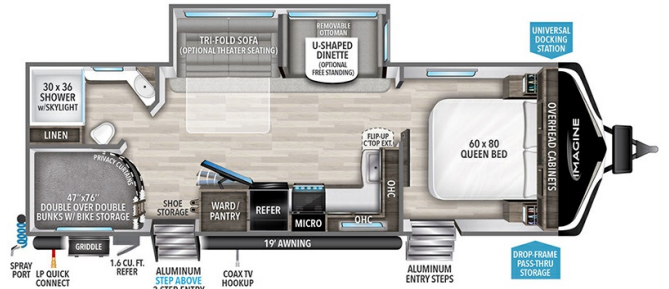

### SPECIFICATIONS

Year	2024
Manufacturer	GRAND DESIGN
Brand	IMAGINE
Model	2800BH
Type	Travel Trailer
Status	New
Stock #	49302
Financing Available	✓
Warranty Available	Manufacturer
Suspension	N/A
Leveling	N/A
Exterior Length	32.0 ft.
Dry Weight	6386 lbs.
Sleeping Capacity	10 person(s)
Interior Colour	HEARTHSTONE
Exterior Colour	Fiberglass
Slideouts	1

### SELLING FEATURES

Specifications and Features:

- Length (ft): 32'0"
- Width (ft): 8'0"
- Height (ft): 11'2"
- Interior Height (ft): 6'9"
- GVWR (lbs): 8495
- Dry Weight (lbs): 6386
- Payload Capacity (lbs): 2109
- Hitch Weight (lbs): 604
- Number Of Fresh Water Holding Tanks: 1
- Total Fresh Water Tank Capacit...

### OPTIONS & EQUIPMENT

- RVIA SEAL
- BOOTH DINETTE
- THEATER SEATING IPO TRI-FOLD SOFA
- 50 AMP SERVICE - WIRED AND FRAMED FOR 2ND A/C
- IMAGINE PEACE OF MIND PACKAGE
- IMAGINE ULTIMATE POWER PACKAGE
- IMAGINE ARCTIC 4 SEASON PROTECTION PACKAGE
- GOODYEAR TIRES
- IMAGINE SOLAR PACKAGE
- SAFERIDE RV ROADSIDE ASSISTANCE
- ABS AXLE ASSEMBLY
- WOODYSDISCOUNT
- HEARTHSTONE