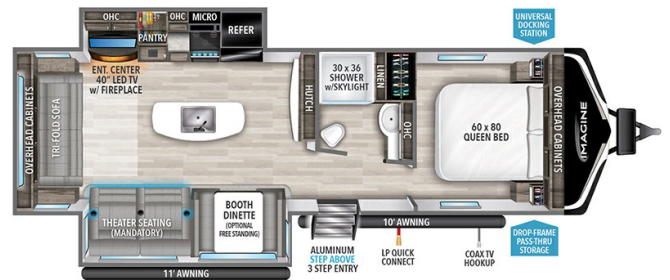

Woody's Price

2024 GRAND DESIGN IMAGINE 2970RL

SPECIFICATIONS

Year	2024
Manufacturer	GRAND DESIGN
Brand	IMAGINE
Model	2970RL
Type	Travel Trailer
Status	New
Stock #	49206
Financing Available	✓
Warranty Available	Manufacturer
Suspension	N/A
Leveling	N/A
Exterior Length	34.2 ft.
Dry Weight	7397 lbs.
Sleeping Capacity	6 person(s)
Interior Colour	HEARTHSTONE
Exterior Colour	Fiberglass
Slideouts	2

Disclaimer: Product information, pricing and photos are as accurate as possible and are subject to change without notice.

SELLING FEATURES

Specifications and Features:

- Length (ft): 34'2"
- Width (ft): 8'0"
- Height (ft): 11'3"
- Interior Height (ft): 6'9"
- GVWR (lbs): 8995
- Dry Weight (lbs): 7397
- Payload Capacity (lbs): 1598
- Hitch Weight (lbs): 751
- Number Of Fresh Water Holding Tanks: 1
- Total Fresh Water Tank Capacit...

OPTIONS & EQUIPMENT

- DISCOUNT
- RVIA SEAL
- FIREPLACE
- FREE STANDING TABLE AND CHAIRS
- THEATER SEATING IPO TRI-FOLD SOFA
- 50 AMP SERVICE - WIRED AND FRAMED FOR 2ND A/C
- IMAGINE PEACE OF MINDE PACKAGE
- IMAGINE ULTIMATE POWER PACKAGE
- IMAGINE ARCTIC 4 SEASON PROTECTION PACKAGE
- GOODYEAR TIRES
- IMAGINE SOLAR PACKAGE
- SAFERIDE RV ROADSIDE ASSISTANCE
- ABS AXLE ASSEMBLY
- HEARTHSTONE