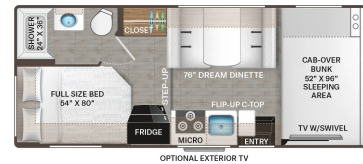

COMOX VALLEY RV LTD.

danny@comoxvalleyrv.com 1-877-730-3416
1608 Ryan Road East, Comox, BC V9M 4C6

Local 1-250-871-4700 | Fax 1-250-871-0122 | www.comoxvalleyrv.com

CLEARANCE UNIT

$114,900.00

Originally $156,206.00

2025 THOR MOTOR COACH Four Winds 22E

SPECIFICATIONS

Year	2025
Manufacturer	THOR MOTOR COACH
Brand	Four Winds
Model	22E
Type	Motorhome
Class	C
Fuel Type	Gas
Status	New
Stock #	Four Winds 2506
Financing Available	✓
Warranty Available	✓
Odometer	3978 kms.
VIN	N/A
Chassis	2024 Ford E350
Engine	7.3
Transmission	AUTO
Suspension	N/A
Leveling	N/A
Exterior Length	25.1 ft.
Dry Weight	N/A lbs.
Sleeping Capacity	4 person(s)
Interior Colour	Venice Stone II
Exterior Colour	White
Slideouts	N/A

Disclaimer: Product information, pricing and photos are as accurate as possible and are subject to change without notice.

SELLING FEATURES

This gently used motorhome from our rental fleet has only 4,000 kms

100-watt Solar Charging System with Power Controller, Heated/Remote Exterior Mirrors with Integrated Side View Cameras, Holding Tanks with Heat Pads, Leatherette Captain Chairs, Cab-Over Child Safety Net, Second Auxiliary Ho...

Powered by focusRV