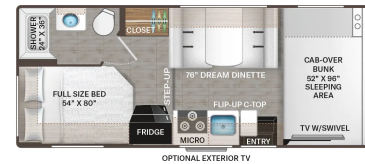

CLEARANCE UNIT
\$109,900.00

Originally \$156,206.00

2025 THOR MOTOR COACH Four Winds 22E
SPECIFICATIONS

Year	2025
Manufacturer	THOR MOTOR COACH
Brand	Four Winds
Model	22E
Type	Motorhome
Class	C
Fuel Type	Gas
Status	PreOwned
Stock #	Four Winds 2506
Financing Available	✓
Warranty Available	✓
Odometer	3978 kms.
VIN	N/A
Chassis	2024 Ford E350
Engine	7.3
Transmission	AUTO
Suspension	N/A
Leveling	N/A
Exterior Length	25.1 ft.
Dry Weight	N/A lbs.
Sleeping Capacity	4 person(s)
Interior Colour	Venice Stone II
Exterior Colour	White
Slideouts	N/A