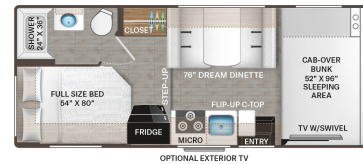

CLEARANCE UNIT
\$99,900.00

Originally \$156,206.00

2025 THOR MOTOR COACH Four Winds 22E
SPECIFICATIONS

Year	2025
Manufacturer	THOR MOTOR COACH
Brand	Four Winds
Model	22E
Type	Motorhome
Class	C
Fuel Type	Gas
Status	New
Stock #	Four Winds 2506
Financing Available	✓
Warranty Available	✓
Odometer	3978 kms.
VIN	N/A
Chassis	2024 Ford E350
Engine	7.3
Transmission	AUTO
Suspension	N/A
Leveling	N/A
Exterior Length	25.1 ft.
Dry Weight	N/A lbs.
Sleeping Capacity	4 person(s)
Interior Colour	Venice Stone II
Exterior Colour	White
Slideouts	N/A