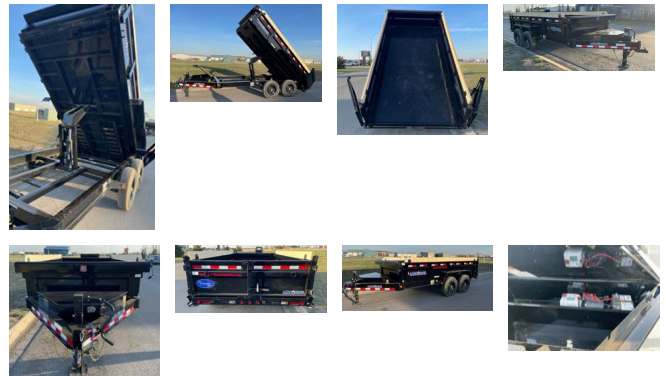

SELLING FEATURES

4C's is the ONLY company with a price match guarantee - Spec no one beats our price, or we give you $500, bring in a quote and we will show you the difference. **UNLIKE OTHER DUMPBOXES THAT ARE BUILT LIKE A TIN-CAN; THAT HAVE 12 GAUGE SIDES AND NEXT TO NO STRUCTURAL SUPPORT UNDER FLOOR, OBVIOUS STR...**

Powered by focusRV

Powered by focusRV