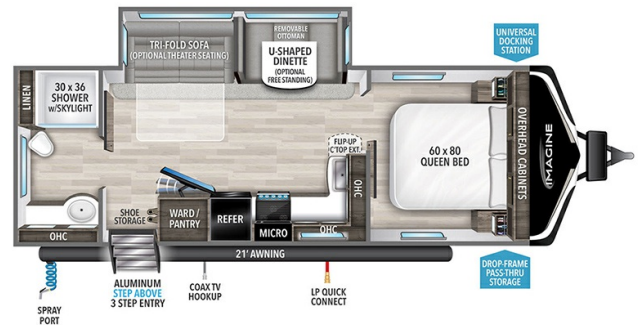

### SPECIFICATIONS

Year	2024
Manufacturer	GRAND DESIGN
Brand	IMAGINE
Model	2600RB-SH
Type	Travel Trailer
Status	New
Stock #	49298
Financing Available	✓
Warranty Available	Manufacturer
Suspension	N/A
Leveling	N/A
Exterior Length	29.7 ft.
Dry Weight	5795 lbs.
Sleeping Capacity	6 person(s)
Interior Colour	N/A
Exterior Colour	Fiberglass
Slideouts	1

### SELLING FEATURES

Specifications and Features:

- Length (ft): 29'8"
- Width (ft): 8'0"
- Height (ft): 11'2"
- Interior Height (ft): 6'9"
- GVWR (lbs): 7850
- Dry Weight (lbs): 5795
- Payload Capacity (lbs): 2055
- Hitch Weight (lbs): 594
- Number Of Fresh Water Holding Tanks: 1
- Total Fresh Water Tank Capacit...