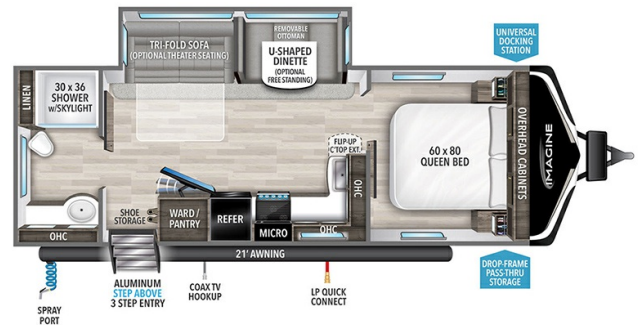

### SPECIFICATIONS

Year	2024
Manufacturer	GRAND DESIGN
Brand	IMAGINE
Model	2600RB
Type	Travel Trailer
Status	New
Stock #	49298
Financing Available	✓
Warranty Available	Manufacturer
Suspension	N/A
Leveling	N/A
Exterior Length	29.7 ft.
Dry Weight	5795 lbs.
Sleeping Capacity	6 person(s)
Interior Colour	N/A
Exterior Colour	Fiberglass
Slideouts	1

### SELLING FEATURES

Specifications and Features:

- Length (ft): 29'8"
- Width (ft): 8'0"
- Height (ft): 11'2"
- Interior Height (ft): 6'9"
- GVWR (lbs): 7850
- Dry Weight (lbs): 5795
- Payload Capacity (lbs): 2055
- Hitch Weight (lbs): 594
- Number Of Fresh Water Holding Tanks: 1
- Total Fresh Water Tank Capacit...