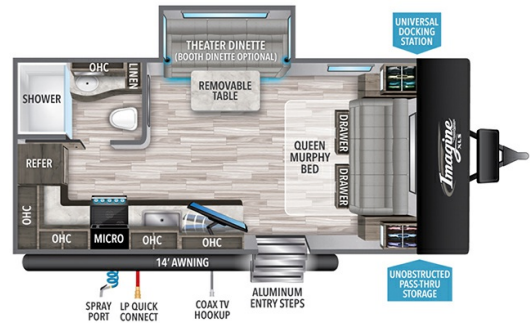

## 2024 GRAND DESIGN IMAGINE XLS 17MKE

MSRP \$58,980.00

\$218 Bi-Weekly

\$0 down @ 7.99% APR for 60/240 months

(\$21,336 C.O.B.) O.A.C.

Woody's Price \$53,980.00

### SPECIFICATIONS

Year	2024
Manufacturer	GRAND DESIGN
Brand	IMAGINE XLS
Model	17MKE
Type	Travel Trailer
Status	New
Stock #	49297
Financing Available	✓
Warranty Available	Manufacturer
Suspension	N/A
Leveling	N/A
Exterior Length	21.9 ft.
Dry Weight	4674 lbs.
Sleeping Capacity	4 person(s)
Interior Colour	HEARTHSTONE
Exterior Colour	Fiberglass
Slideouts	1

### SELLING FEATURES

Specifications and Features:

- Length (ft): 21'11"
- Width (ft): 8'0"
- Height (ft): 10'10"
- Interior Height (ft): 6'6"
- GVWR (lbs): 6395
- Dry Weight (lbs): 4674
- Payload Capacity (lbs): 1721
- Hitch Weight (lbs): 480
- Number Of Fresh Water Holding Tanks: 1
- Total Fresh Water Tank Capac...