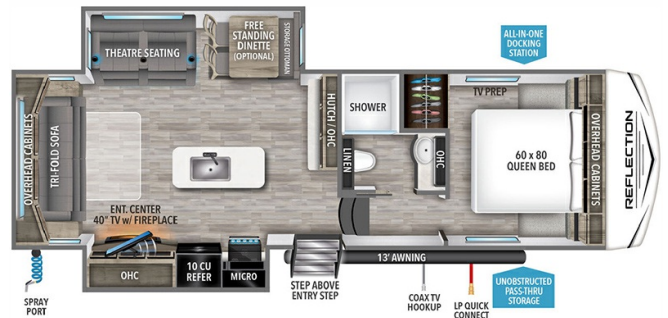

MSRP \$93,980.00

\$322 Bi-Weekly

\$0 down @ 8.99% APR for 60/240 months
(\$33,109 C.O.B.) O.A.C.

Woody's Price \$73,980.00

SPECIFICATIONS

Year	2024
Manufacturer	GRAND DESIGN
Brand	REFLECTION 100
Model	28RL
Type	Fifth Wheel
Status	New
Stock #	49296
Financing Available	✓
Warranty Available	Manufacturer
Suspension	N/A
Leveling	N/A
Exterior Length	31.0 ft.
Dry Weight	8362 lbs.
Sleeping Capacity	4 person(s)
Interior Colour	N/A
Exterior Colour	Fiberglass
Slideouts	2

Disclaimer: Product information, pricing and photos are as accurate as possible and are subject to change without notice.

SELLING FEATURES

Specifications and Features:

- Length (ft): 31'0"
- Width (ft): 8'0"
- Height (ft): 12'0"
- GVWR (lbs): 10995
- Dry Weight (lbs): 8362
- Hitch Weight (lbs): 1348
- Number Of Fresh Water Holding Tanks: 1
- Total Fresh Water Tank Capacity (gal): 55
- Number Of Gray Water Holding Tanks: 1
- Total...