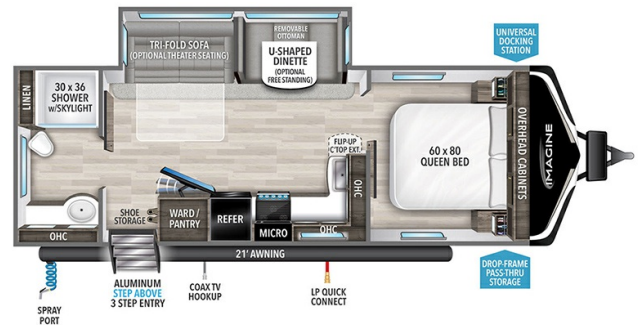

MSRP \$67,980.00

\$239 Bi-Weekly

\$0 down @ 7.99% APR for 60/240 months

(\$23,312 C.O.B.) O.A.C.

Woody's Price \$58,980.00

SPECIFICATIONS

Year	2024
Manufacturer	GRAND DESIGN
Brand	IMAGINE
Model	2600RB
Type	Travel Trailer
Status	New
Stock #	49292
Financing Available	✓
Warranty Available	Manufacturer
Suspension	N/A
Leveling	N/A
Exterior Length	29.7 ft.
Dry Weight	5795 lbs.
Sleeping Capacity	6 person(s)
Interior Colour	HEARTHSTONE
Exterior Colour	Fiberglass
Slideouts	1

Disclaimer: Product information, pricing and photos are as accurate as possible and are subject to change without notice.

SELLING FEATURES

Specifications and Features:

- Length (ft): 29'8"
- Width (ft): 8'0"
- Height (ft): 11'2"
- Interior Height (ft): 6'9"
- GVWR (lbs): 7850
- Dry Weight (lbs): 5795
- Payload Capacity (lbs): 2055
- Hitch Weight (lbs): 594
- Number Of Fresh Water Holding Tanks: 1
- Total Fresh Water Tank Capacit...

OPTIONS & EQUIPMENT

- RVIA SEAL
- BOOTH DINETTE
- THEATER SEATING IPO TRI-FOLD SOFA
- 50 AMP SERVICE - WIRED AND FRAMED FOR 2ND A/C
- IMAGINE PEACE OF MIND PACKAGE
- ULTIMATE POWER PACKAGE
- GOODYEAR TIRES
- IMAGINE SOLAR PACKAGE
- SAFERIDE RV ROADSIDE ASSISTANCE
- ABS AXLE ASSEMBLY
- HEARTHSTONE
- DEALER DISCOUNT
- IMAGINE ARCTIC 4 SEASON PROTECTION PACKAGE