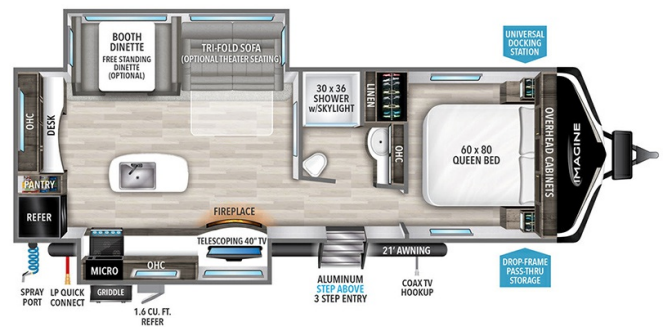

### SPECIFICATIONS

Year	2024
Manufacturer	GRAND DESIGN
Brand	IMAGINE
Model	2670MK
Type	Travel Trailer
Status	New
Stock #	49290
Financing Available	✓
Warranty Available	Manufacturer
Suspension	N/A
Leveling	N/A
Exterior Length	32.3 ft.
Dry Weight	6845 lbs.
Sleeping Capacity	6 person(s)
Interior Colour	HEARTHSTONE
Exterior Colour	Fiberglass
Slideouts	2

### SELLING FEATURES

Specifications and Features:

- Length (ft): 32'3"
- Width (ft): 8'0"
- Height (ft): 11'2"
- Interior Height (ft): 6'9"
- GVWR (lbs): 8495
- Dry Weight (lbs): 6845
- Payload Capacity (lbs): 1650
- Hitch Weight (lbs): 690
- Number Of Fresh Water Holding Tanks: 1
- Total Fresh Water Tank Capacit...