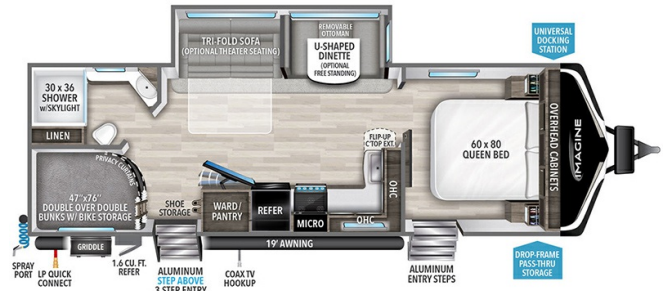

### SPECIFICATIONS

Year	2024
Manufacturer	GRAND DESIGN
Brand	IMAGINE
Model	2800BH
Type	Travel Trailer
Status	New
Stock #	49288
Financing Available	✓
Warranty Available	Manufacturer
Suspension	N/A
Leveling	N/A
Exterior Length	32.0 ft.
Dry Weight	6386 lbs.
Sleeping Capacity	10 person(s)
Interior Colour	HEARTHSTONE
Exterior Colour	Fiberglass
Slideouts	1

### SELLING FEATURES

Specifications and Features:

- Length (ft): 32'0"
- Width (ft): 8'0"
- Height (ft): 11'2"
- Interior Height (ft): 6'9"
- GVWR (lbs): 8495
- Dry Weight (lbs): 6386
- Payload Capacity (lbs): 2109
- Hitch Weight (lbs): 604
- Number Of Fresh Water Holding Tanks: 1
- Total Fresh Water Tank Capacit...